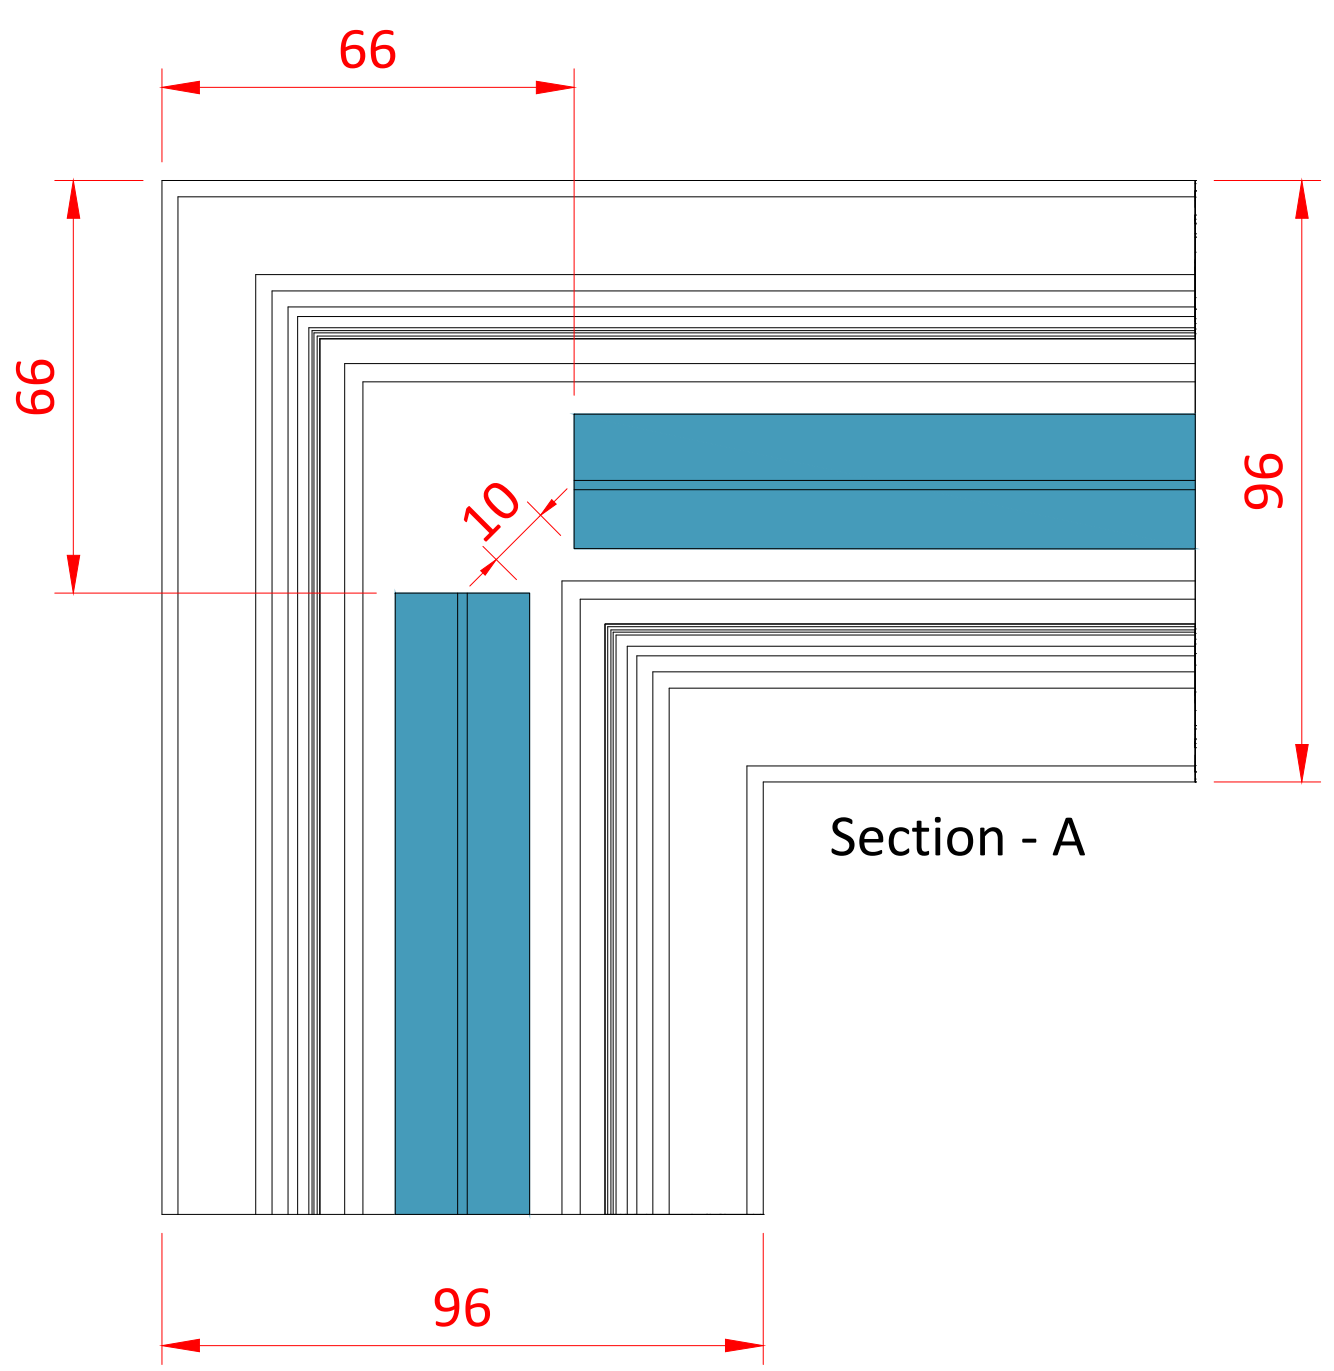

1 2 3 4 5 6

A
B
C
D

A
B
C
D

DO NOT SCALE DRAWING	REVISION - ORIGINAL
TITLE: Mega Grip - Corner Glass Configuration	
PRODUCT CODE:	
DATE DRAWN: 27-03-23	DRAWN BY: SB
SCALE: 1:1	SHEET 1 OF 1