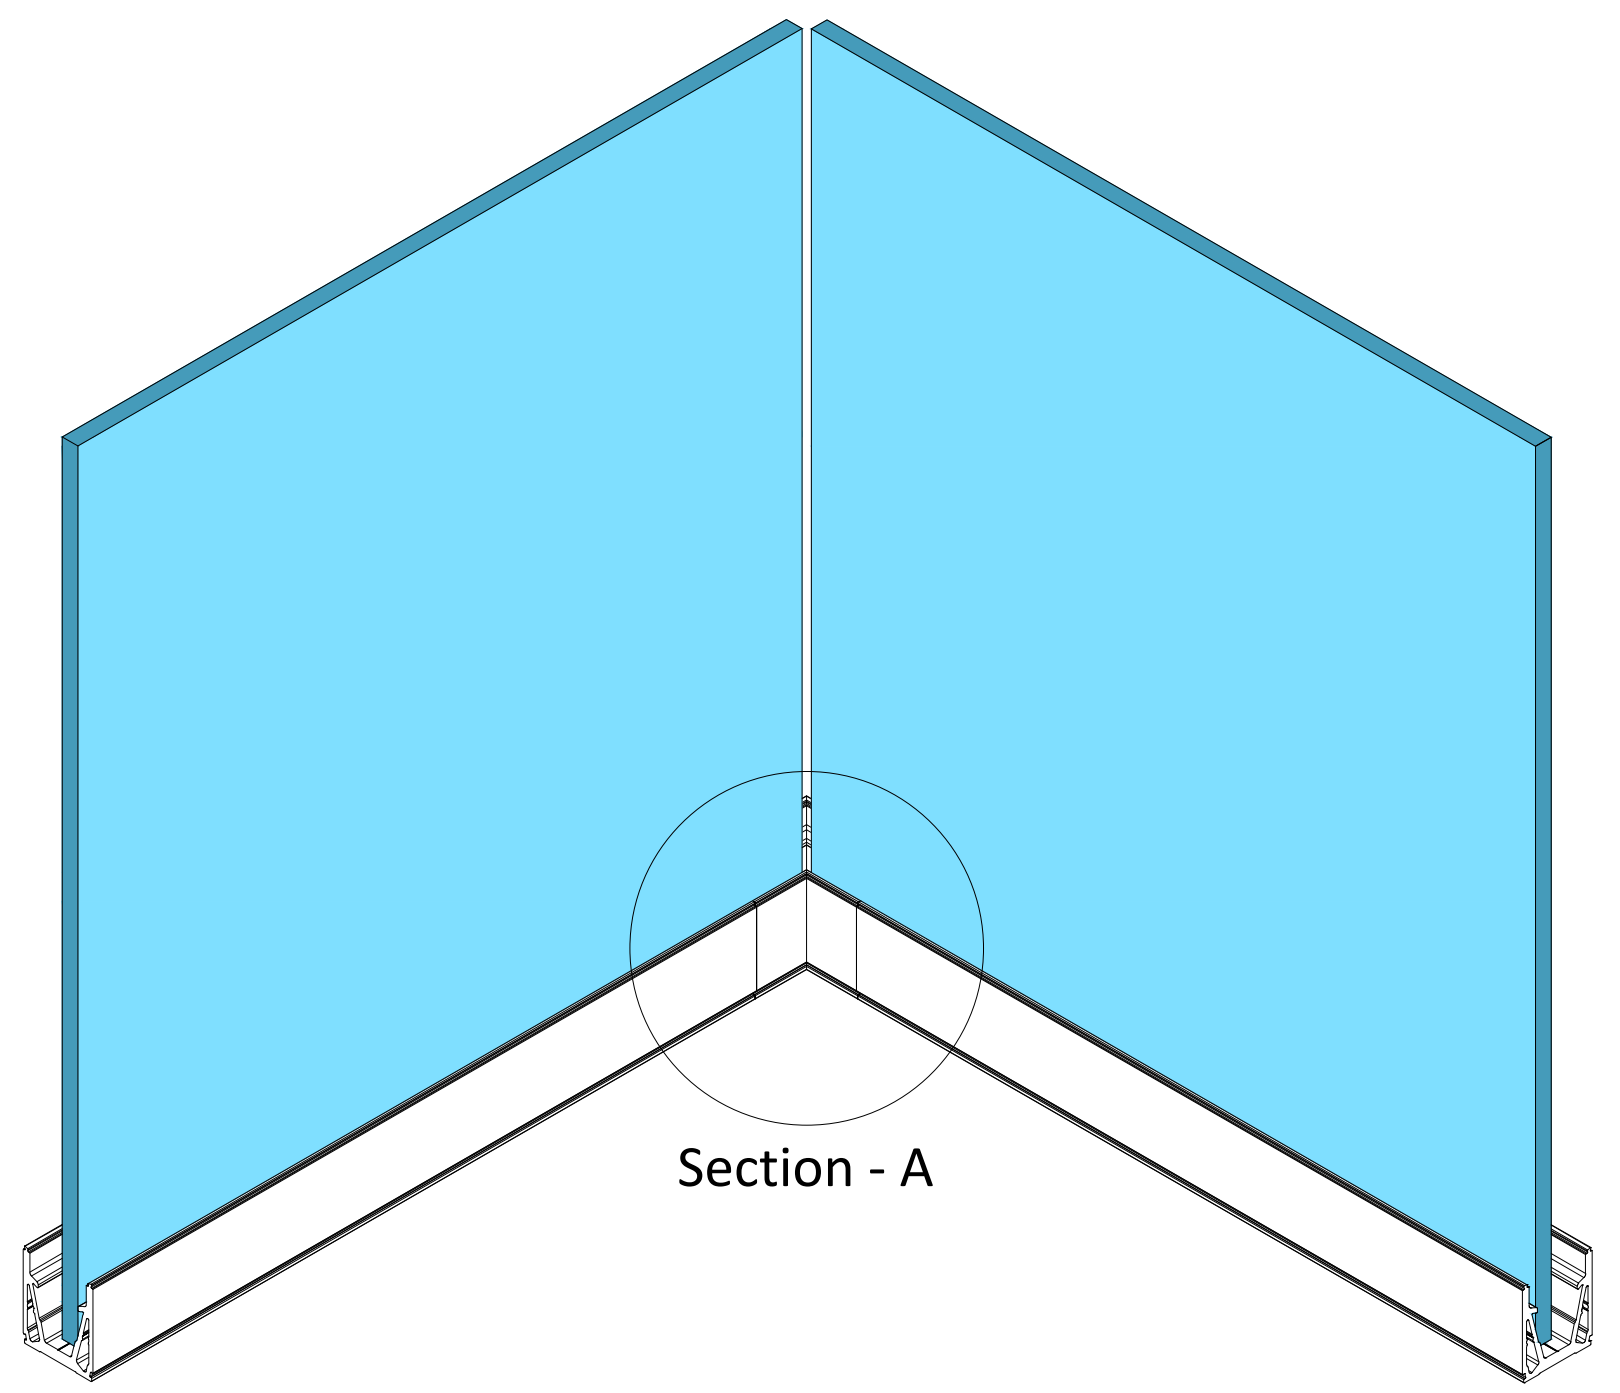

1 2 3 4 5 6

A
B
C
D

A
B
C
D

DO NOT SCALE DRAWING	REVISION - ORIGINAL
TITLE: Mega Grip - Corner Glass Configuration	
PRODUCT CODE:	
DATE DRAWN: 27-03-23	DRAWN BY: SB
SCALE: 1:1	SHEET 1 OF 1