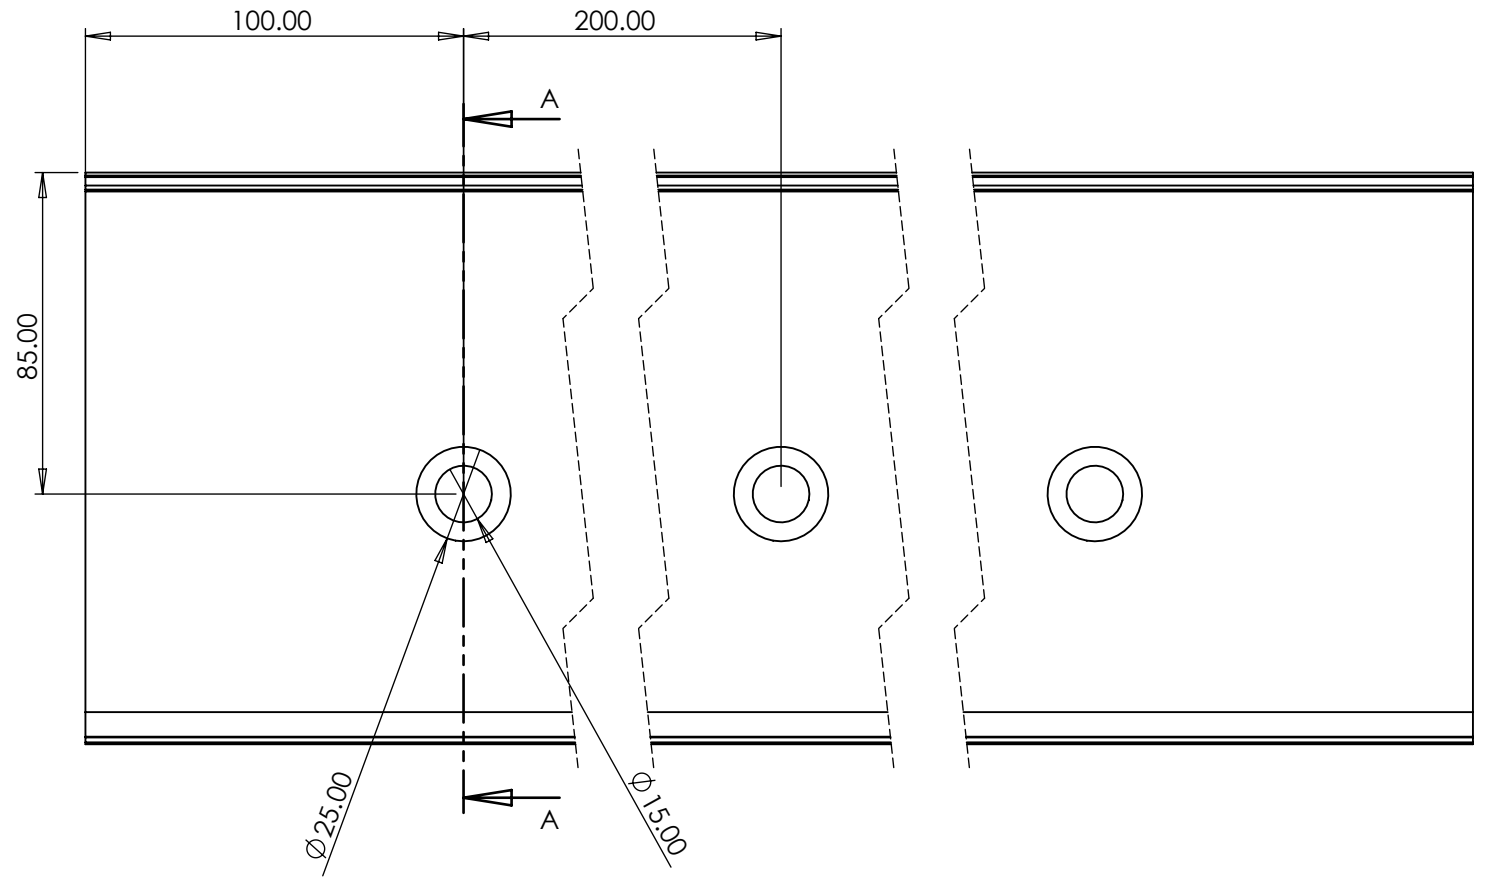

**PureVista**  
MegaGrip Side Mounting  
Basic Dimensions  
31.5mm Glass

T. +44 (0)1208 261040  
E. sales@pure-vista.com

DO NOT SCALE  
Units - Millimetres

1 2 3 4 5 6

A  
B  
C  
D

A  
B  
C  
D

- 1. Glass 25 - 33 mm
- 2. Mega Grip - Side Mount Channel
- 3. M12 Concrete Screw
- 4. Composite Decking Board
- 5. Adjustable Pedestals

# Purevista

TITLE:  
Megagrip Side Mount Channel Square Base  
Drilling

DWG NO. 27-02-20 A4

SCALE:1:10

SECTION A-A  
SCALE 1 : 2

DO NOT SCALE DRAWING		REVISION
<b>Purevista</b>		
TITLE:	Megagrip Endplate Two Lip Seals	
DWG NO.	07-06-21	A4
SCALE:1:1		