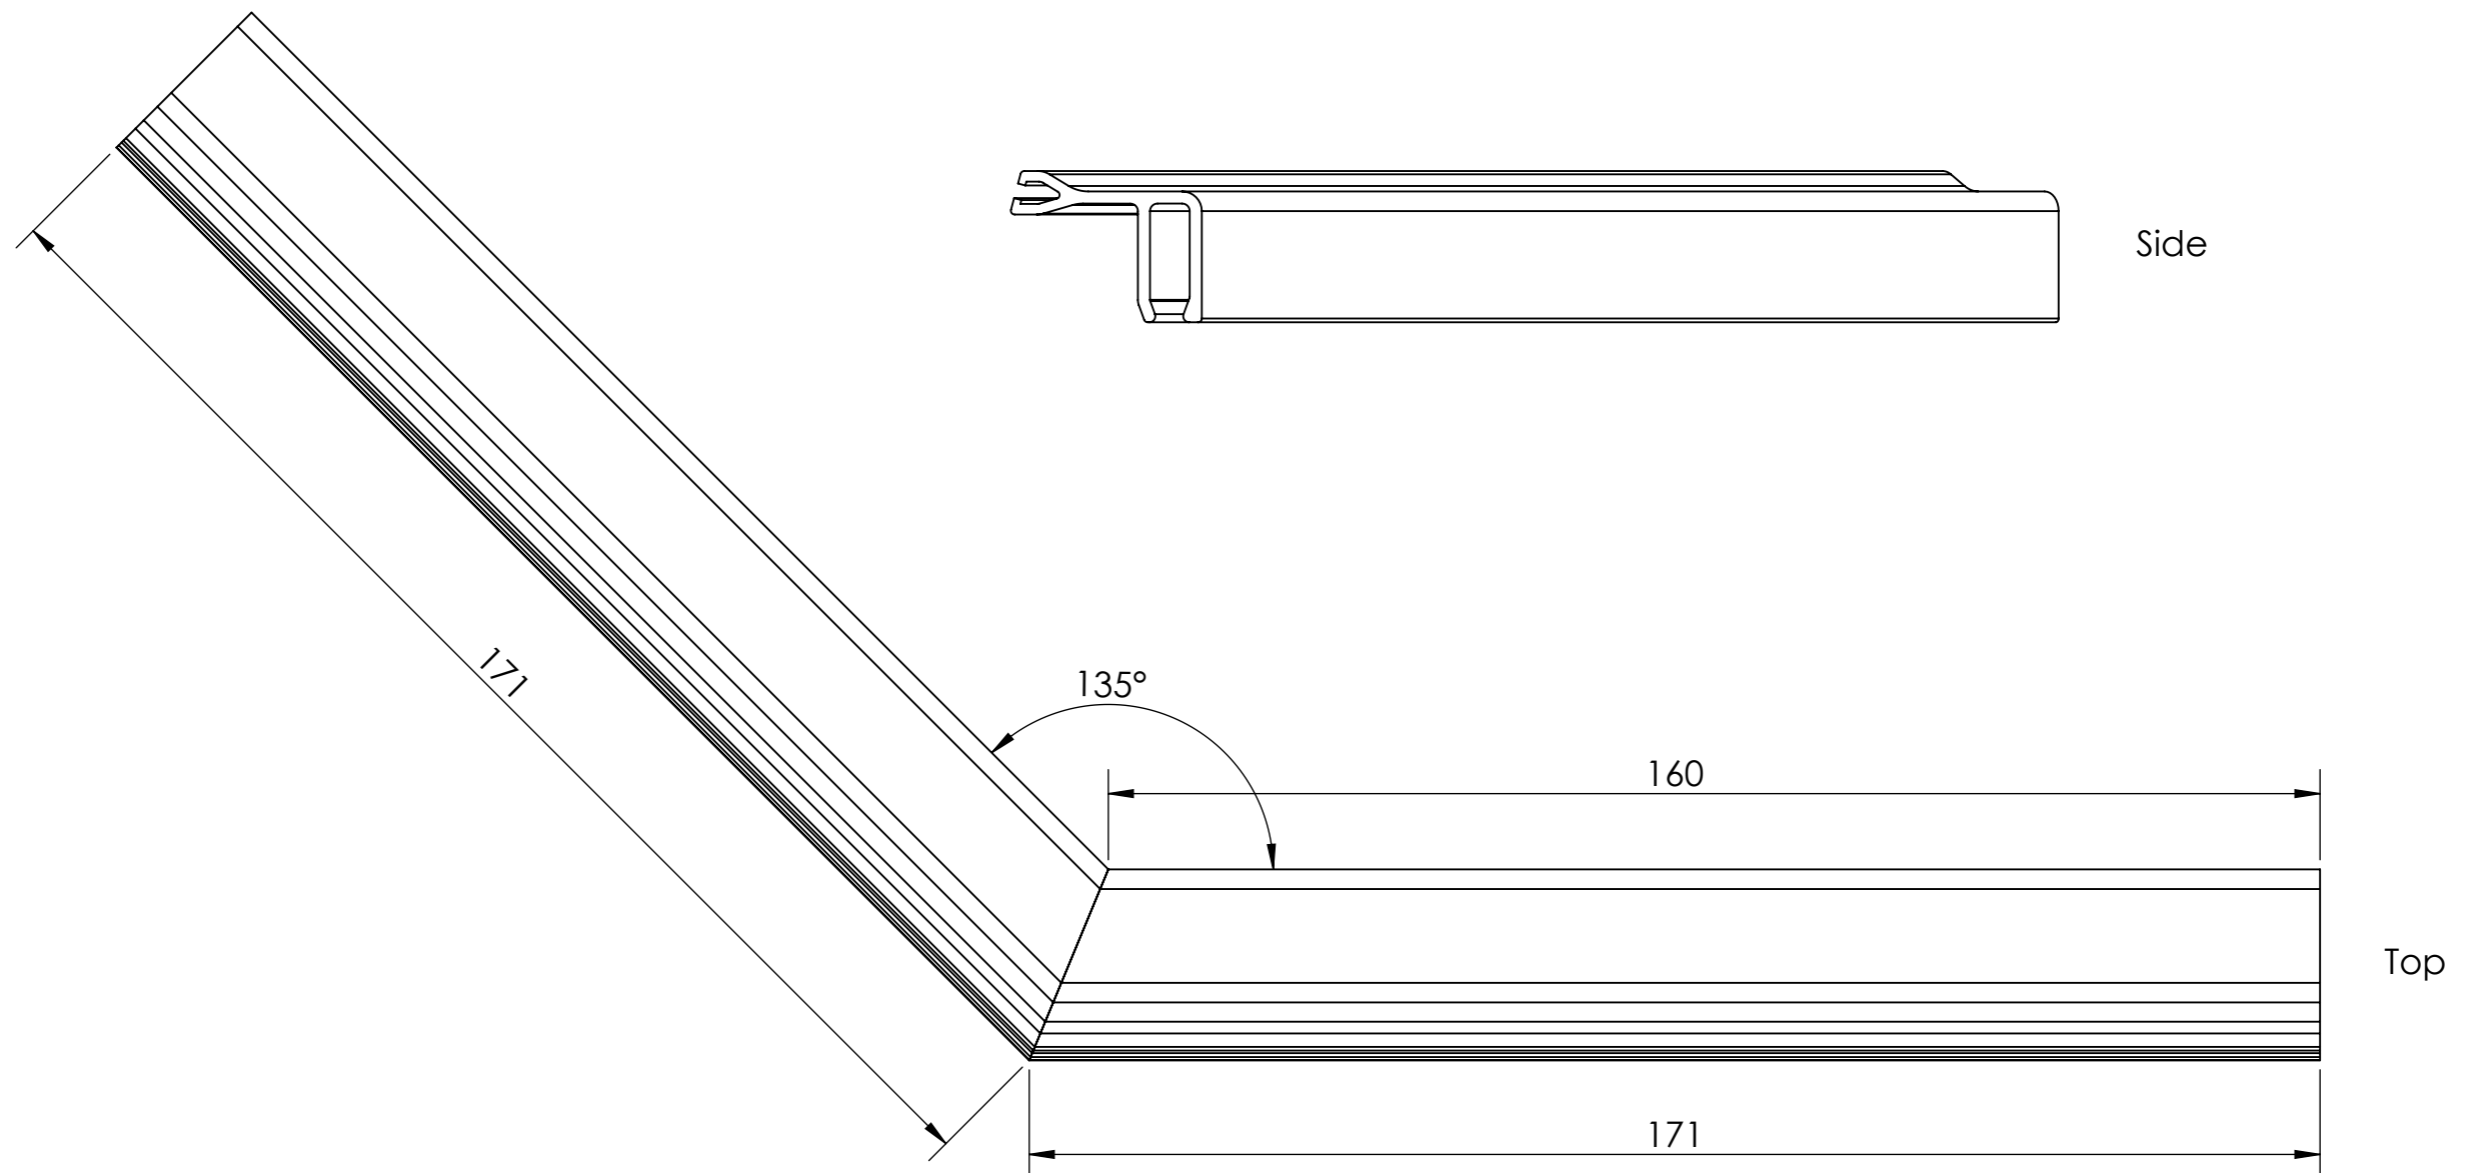

MegaGrip Side Mount
Top Cladding
135° External Corner Section

DO NOT SCALE
Units - Millimetres