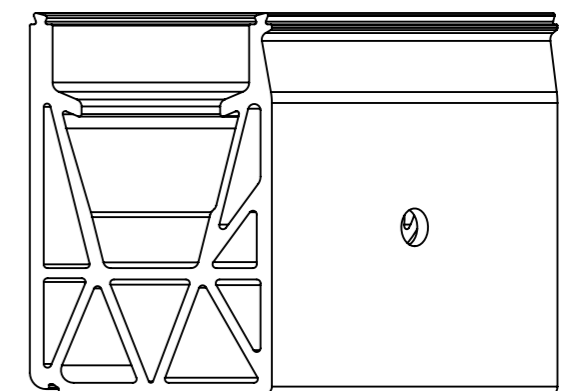

MegaGrip Side Mount 135° External Corner Section

Side
SCALE 1:3