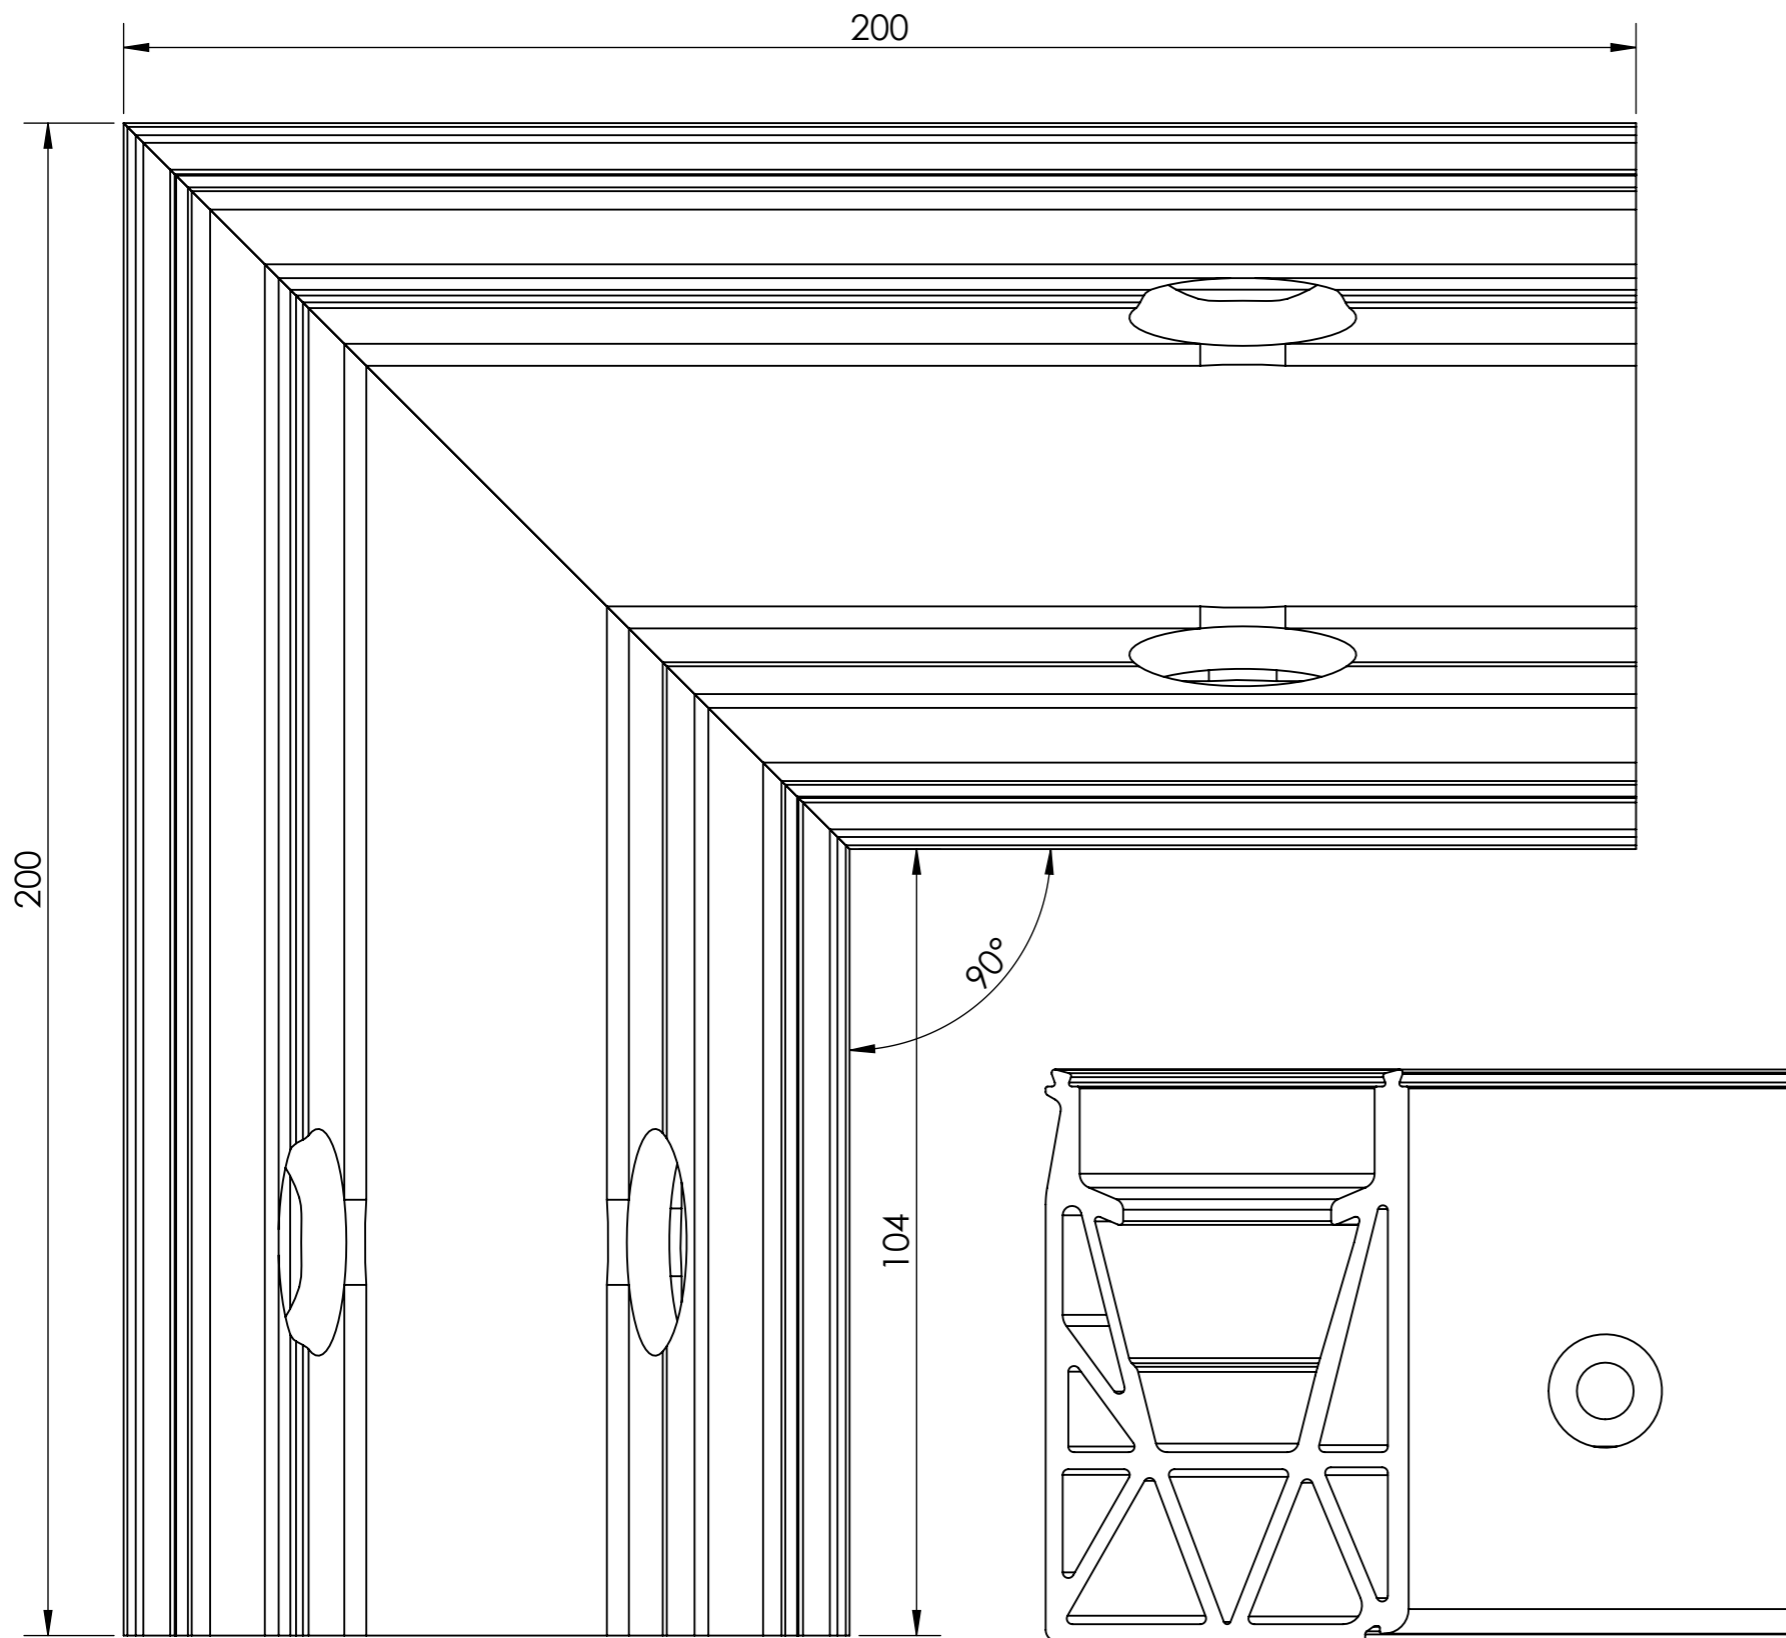

Top

Side
SCALE 1:2