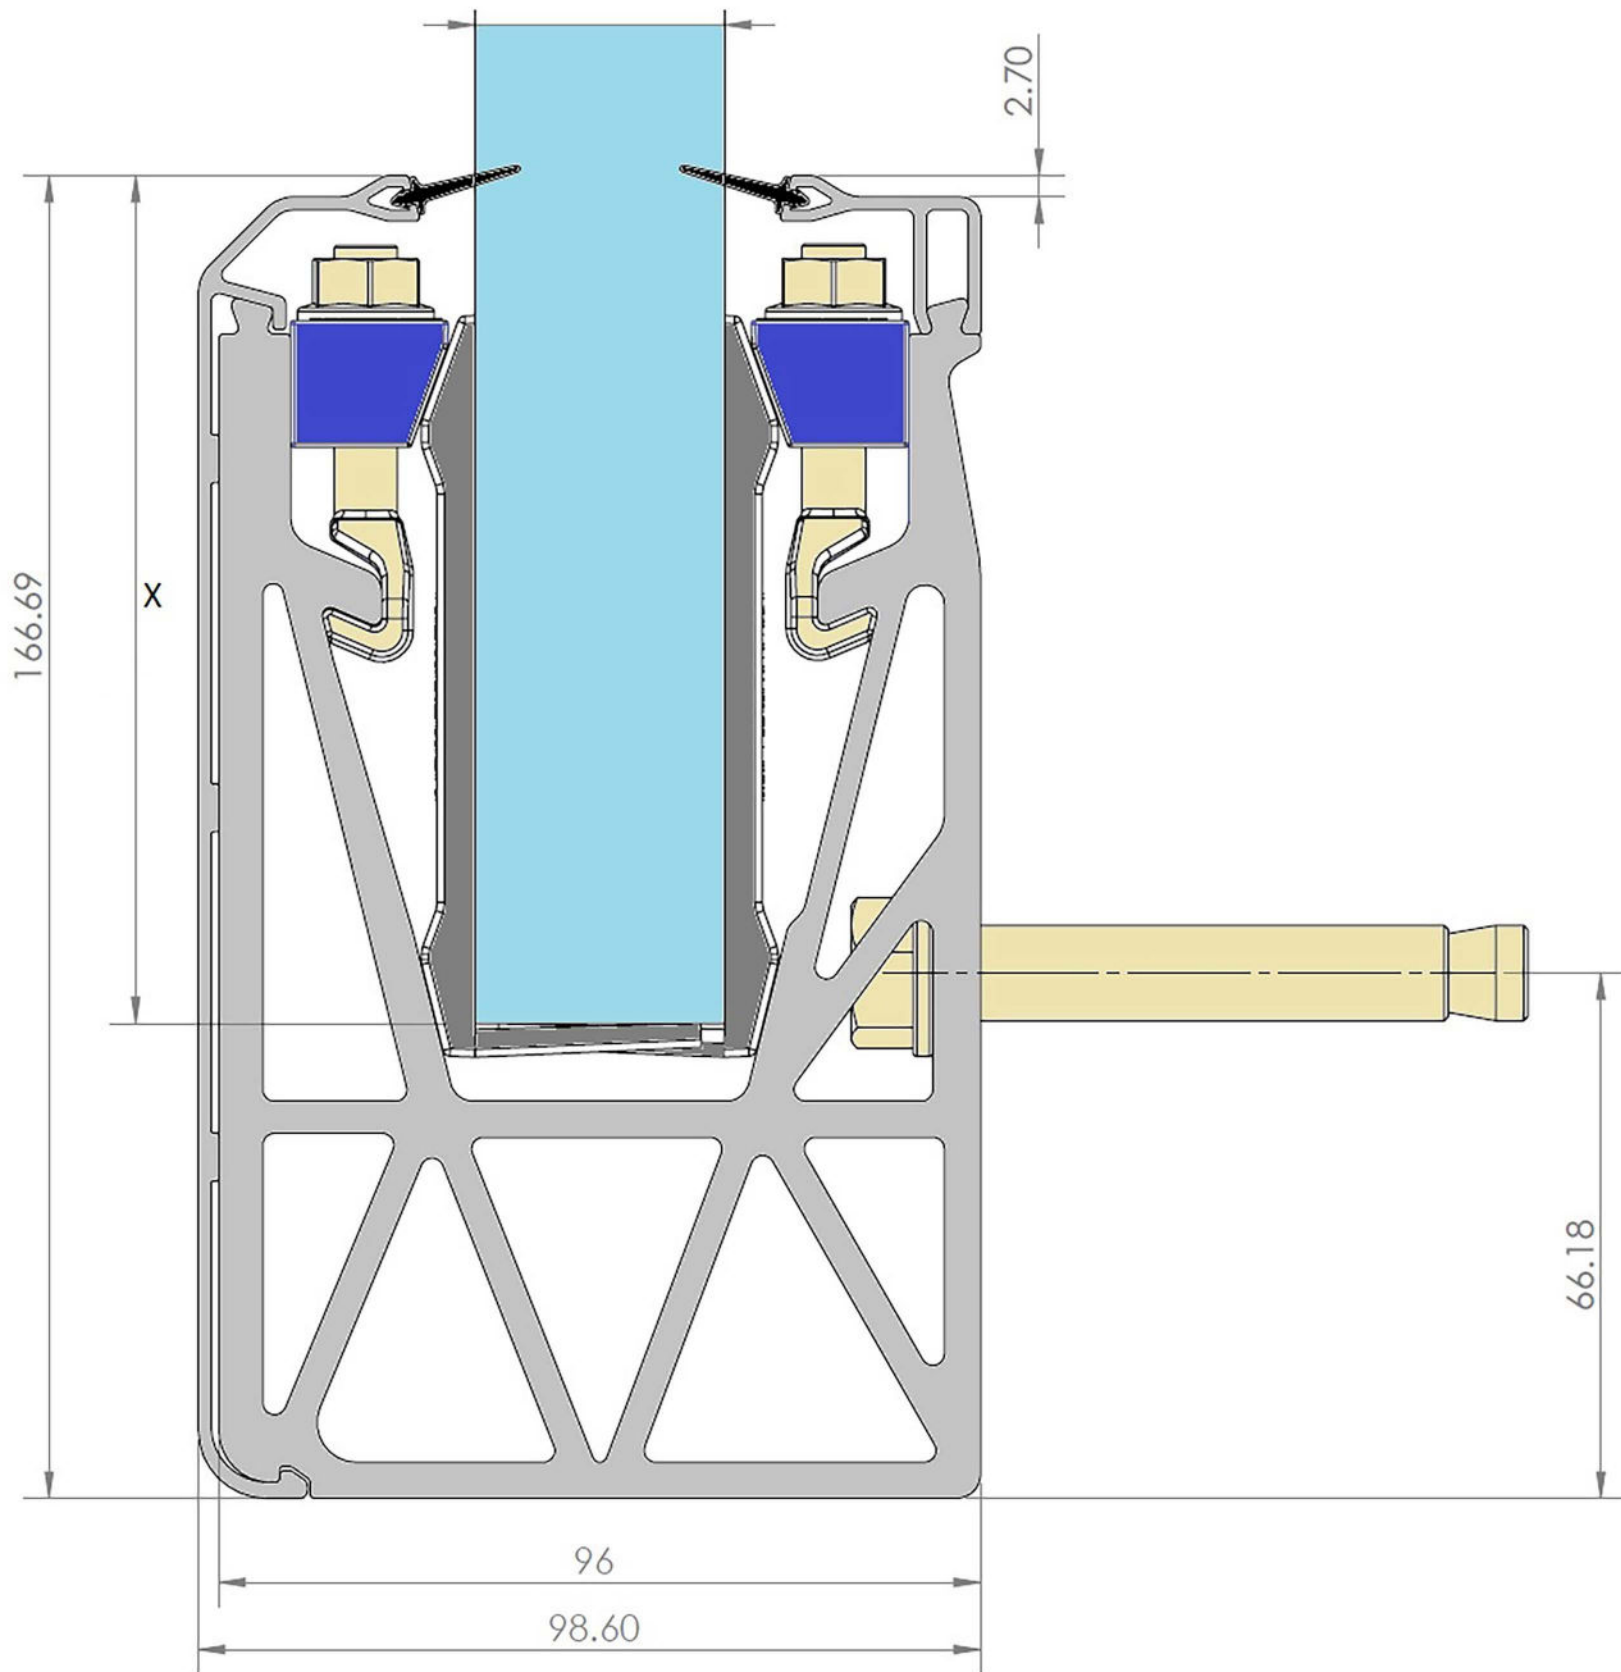

DO NOT SCALE DRAWING		REVISION
<b>Purevista</b>		
TITLE: Megagrip Side Mount Channel Square Base		
DWG NO.	27-02-20	A4
SCALE:1:1		

**Aluminium 6063-T6**  
**Finish as Directed**

FRONT VIEW  
SCALE 1:1

SIDE VIEW  
SCALE 1:4

**PureVista**  
MegaGrip Side Mounting  
Basic Dimensions  
31.5mm Glass

T. +44 (0)1208 261040  
E. sales@pure-vista.com

DO NOT SCALE  
Units - Millimetres

1 2 3 4 5 6

A  
B  
C  
D

A  
B  
C  
D

- 1. Glass 25 - 33 mm
- 2. Mega Grip - Side Mount Channel
- 3. M12 Concrete Screw
- 4. Composite Decking Board
- 5. Adjustable Pedestals

Please Note:

This design is a suggested layout. We recommend make up to be confirmed by a structural Engineer.

DO NOT SCALE DRAWING	REVISION - ORIGINAL
TITLE: Mega Grip - Side Mount - Architectural Standard Detail	
PRODUCT CODE: PGC - 010	
DATE DRAWN: 09/02/23	DRAWN BY: SB
SCALE: 1:1	

# Purevista

TITLE:  
Megagrip Side Mount Channel Square Base  
Drilling

DWG NO. 27-02-20 A4

SCALE:1:10

SECTION A-A  
SCALE 1 : 2

DO NOT SCALE DRAWING		REVISION
<b>Purevista</b>		
TITLE:	Megagrip Endplate Two Lip Seals	
DWG NO.	07-06-21	A4
SCALE:1:1		