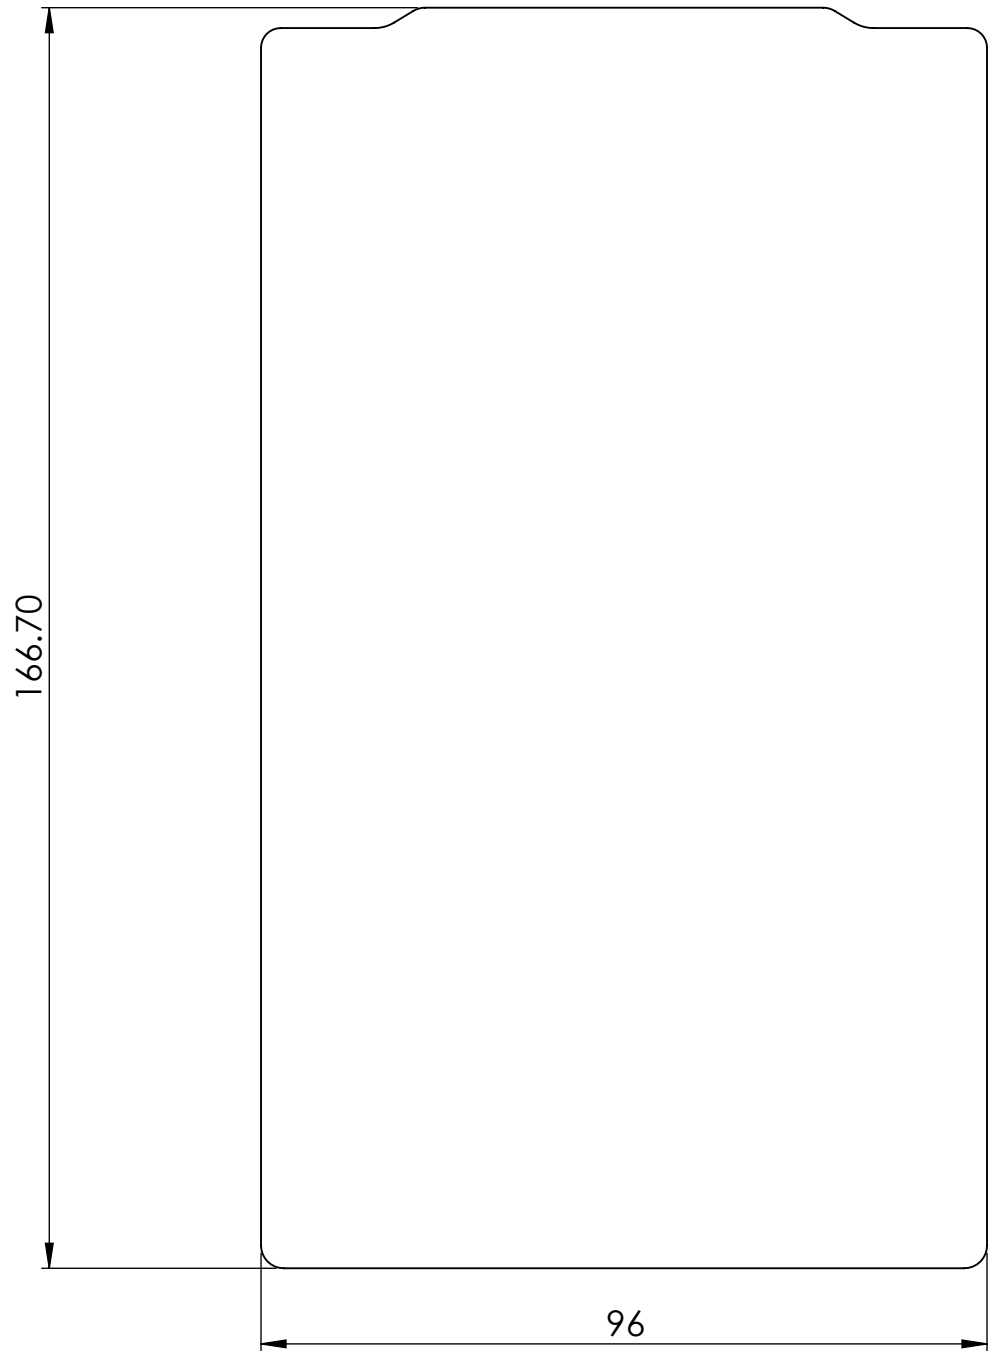

# Purevista

TITLE:  
Megagrip Side Mount Channel Square Base  
Drilling

DWG NO. 27-02-20 A4

SCALE:1:10

SECTION A-A  
SCALE 1 : 2

DO NOT SCALE DRAWING		REVISION
<b>Purevista</b>		
TITLE:	Megagrip Endplate Two Lip Seals	
DWG NO.	07-06-21	A4
SCALE:1:1		