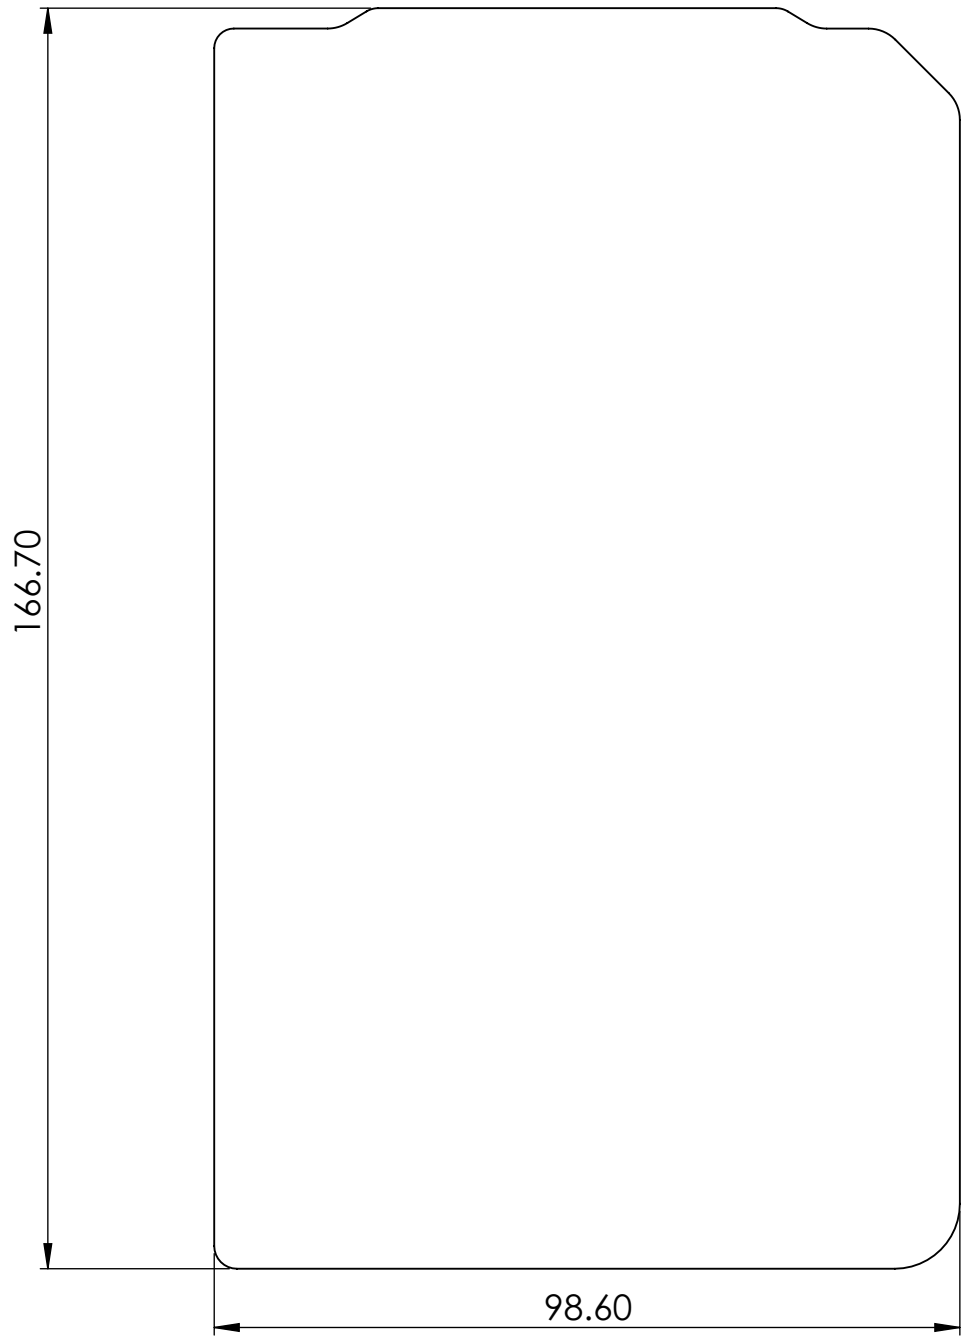

DO NOT SCALE DRAWING		REVISION
Purevista		
TITLE:	Megagrip Endcap Side Mount Side cladding + Lip Seal	
DWG NO.	07-06-21	A4
SCALE:1:2		

**20 Gauge (0.9mm)
Brushed Stainless steel**

Left Hand Version