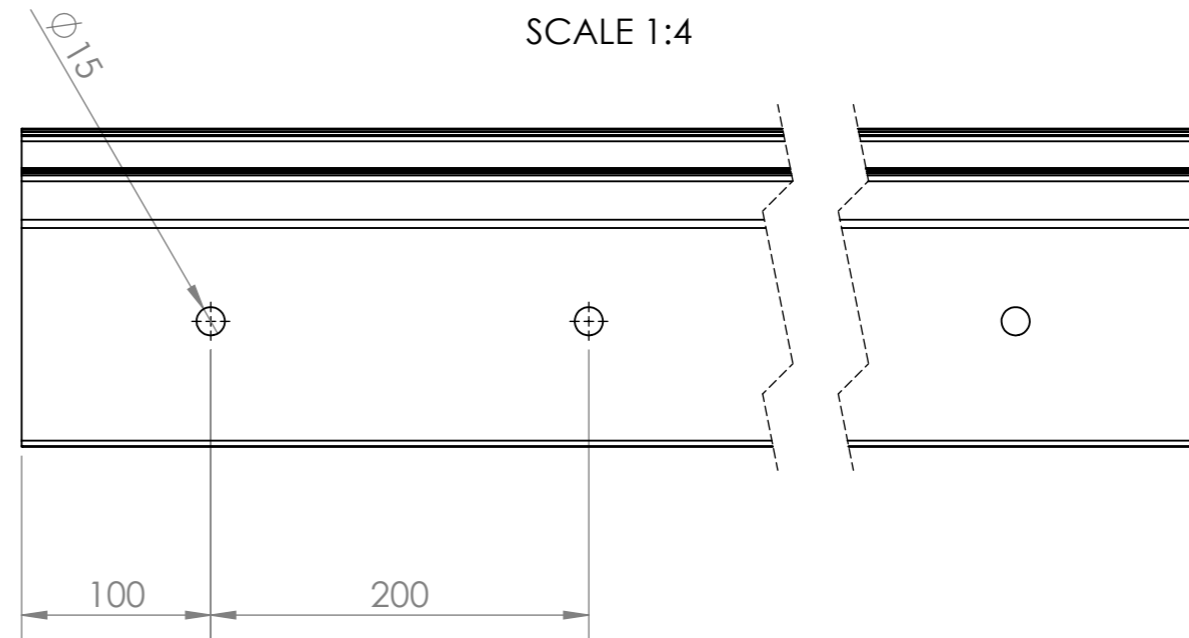

DO NOT SCALE DRAWING		REVISION
<b>Purevista</b>		
TITLE: Megagrip Side Mount Channel Square Base		
DWG NO.	27-02-20	A4
SCALE:1:1		

**Aluminium 6063-T6**  
**Finish as Directed**

FRONT VIEW  
SCALE 1:1

SIDE VIEW  
SCALE 1:4

**PureVista**  
MegaGrip Side Mounting  
Basic Dimensions  
31.5mm Glass

T. +44 (0)1208 261040  
E. sales@pure-vista.com

DO NOT SCALE  
Units - Millimetres

1 2 3 4 5 6

A  
B  
C  
D

A  
B  
C  
D

- 1. Glass 25 - 33 mm
- 2. Mega Grip - Side Mount Channel
- 3. M12 Concrete Screw
- 4. Composite Decking Board
- 5. Adjustable Pedestals

Please Note:

This design is a suggested layout. We recommend make up to be confirmed by a structural Engineer.

DO NOT SCALE DRAWING	REVISION - ORIGINAL
TITLE: Mega Grip - Side Mount - Architectural Standard Detail	
PRODUCT CODE: PGC - 010	
DATE DRAWN: 09/02/23	DRAWN BY: SB
SCALE: 1:1	

### MegaGrip Side Mount 135° Internal Corner Section

DO NOT SCALE  
Units - Millimetres

SCALE 1:2

Side  
SCALE 1:3