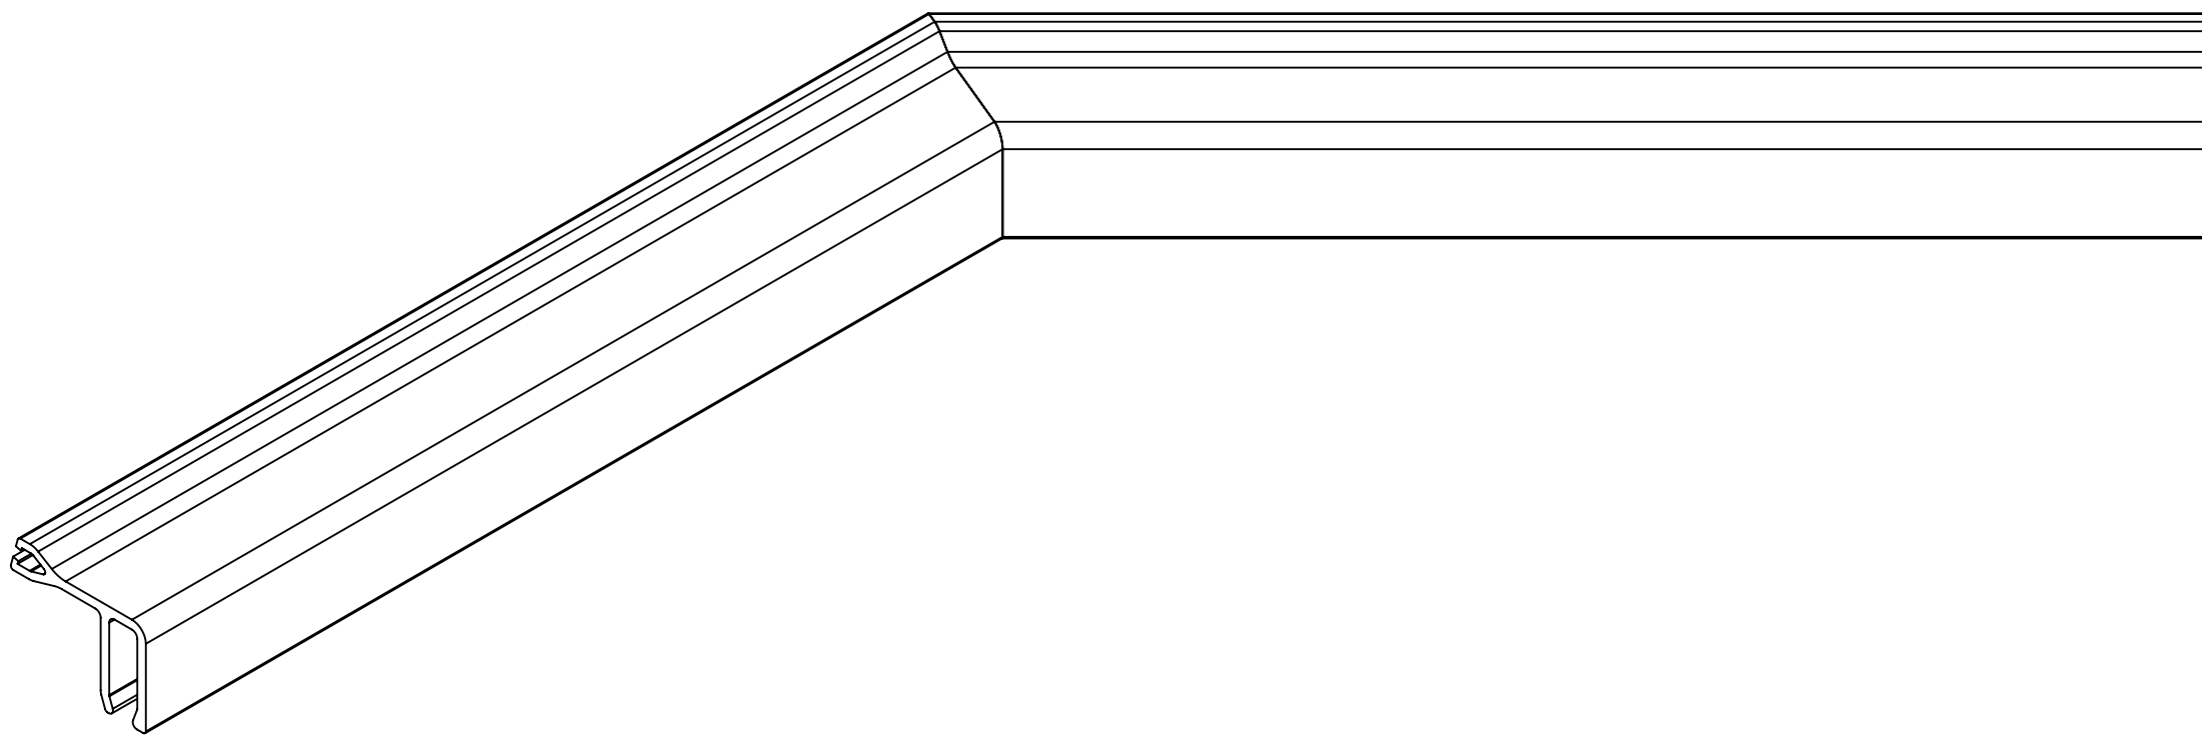

MegaGrip Side Mount
Top Cladding
135° External Corner Section

DO NOT SCALE
Units - Millimetres