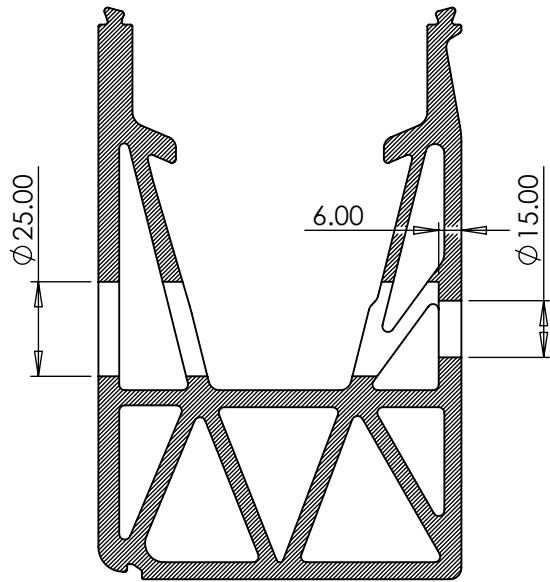

**PureVista**  
MegaGrip Side Mounting  
Basic Dimensions  
31.5mm Glass

T. +44 (0)1208 261040  
E. sales@pure-vista.com

DO NOT SCALE  
Units - Millimetres

1 2 3 4 5 6

A  
B  
C  
D

A  
B  
C  
D

- 1. Glass 25 - 33 mm
- 2. Mega Grip - Side Mount Channel
- 3. M12 Concrete Screw
- 4. Composite Decking Board
- 5. Adjustable Pedestals

Please Note:

This design is a suggested layout. We recommend make up to be confirmed by a structural Engineer.

DO NOT SCALE DRAWING	REVISION - ORIGINAL
TITLE: Mega Grip - Side Mount - Architectural Standard Detail	
PRODUCT CODE: PGC - 010	
DATE DRAWN: 09/02/23	DRAWN BY: SB
SCALE: 1:1	

# Purevista

TITLE:  
Megagrip Side Mount Channel Square Base  
Drilling

DWG NO. 27-02-20 A4

SCALE:1:10

SECTION A-A  
SCALE 1 : 2

DO NOT SCALE DRAWING		REVISION
<b>Purevista</b>		
TITLE:	Megagrip Endplate Two Lip Seals	
DWG NO.	07-06-21	A4
SCALE:1:1		

**20 Gauge (0.9mm)  
Brushed Stainless steel**

DO NOT SCALE DRAWING		REVISION
<b>Purevista</b>		
TITLE:	Megagrip Endcap Side Mount Side cladding + Lip Seal	
DWG NO.	07-06-21	A4
SCALE:1:1		

**20 Gauge (0.9mm)  
Brushed Stainless steel**