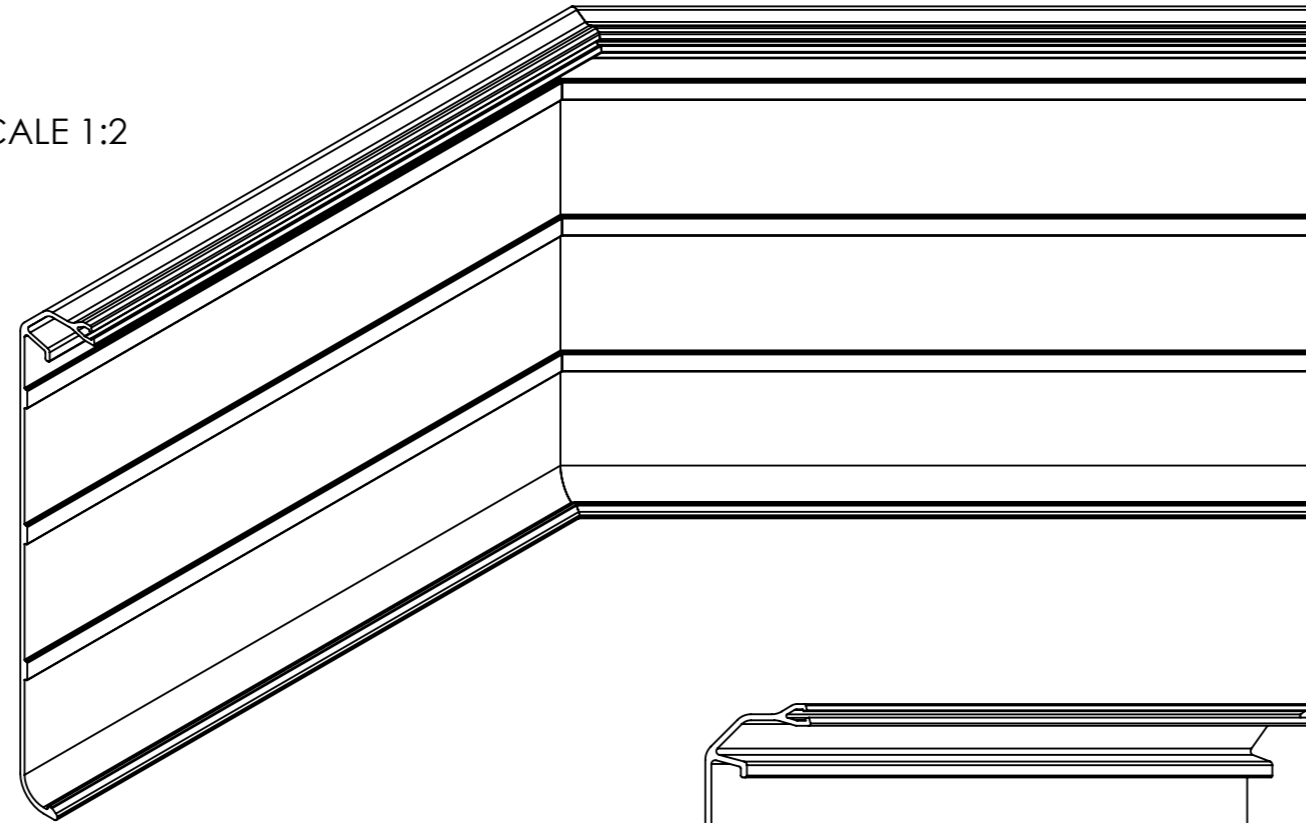

MegaGrip Side Mount
Side Cladding
135° External Corner Section

DO NOT SCALE
Units - Millimetres

SCALE 1:2