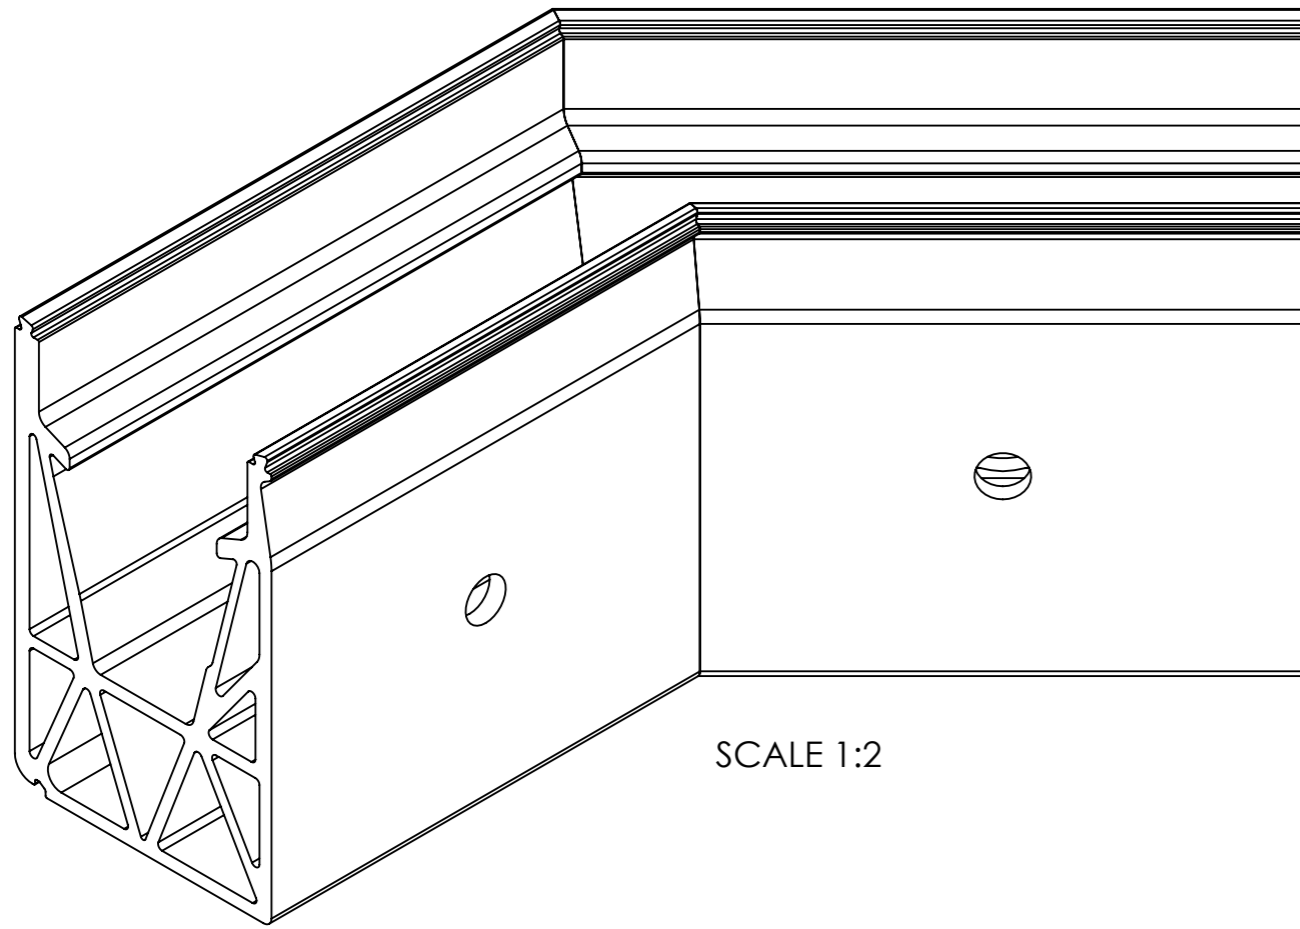

MegaGrip Side Mount 135° External Corner Section

Side
SCALE 1:3