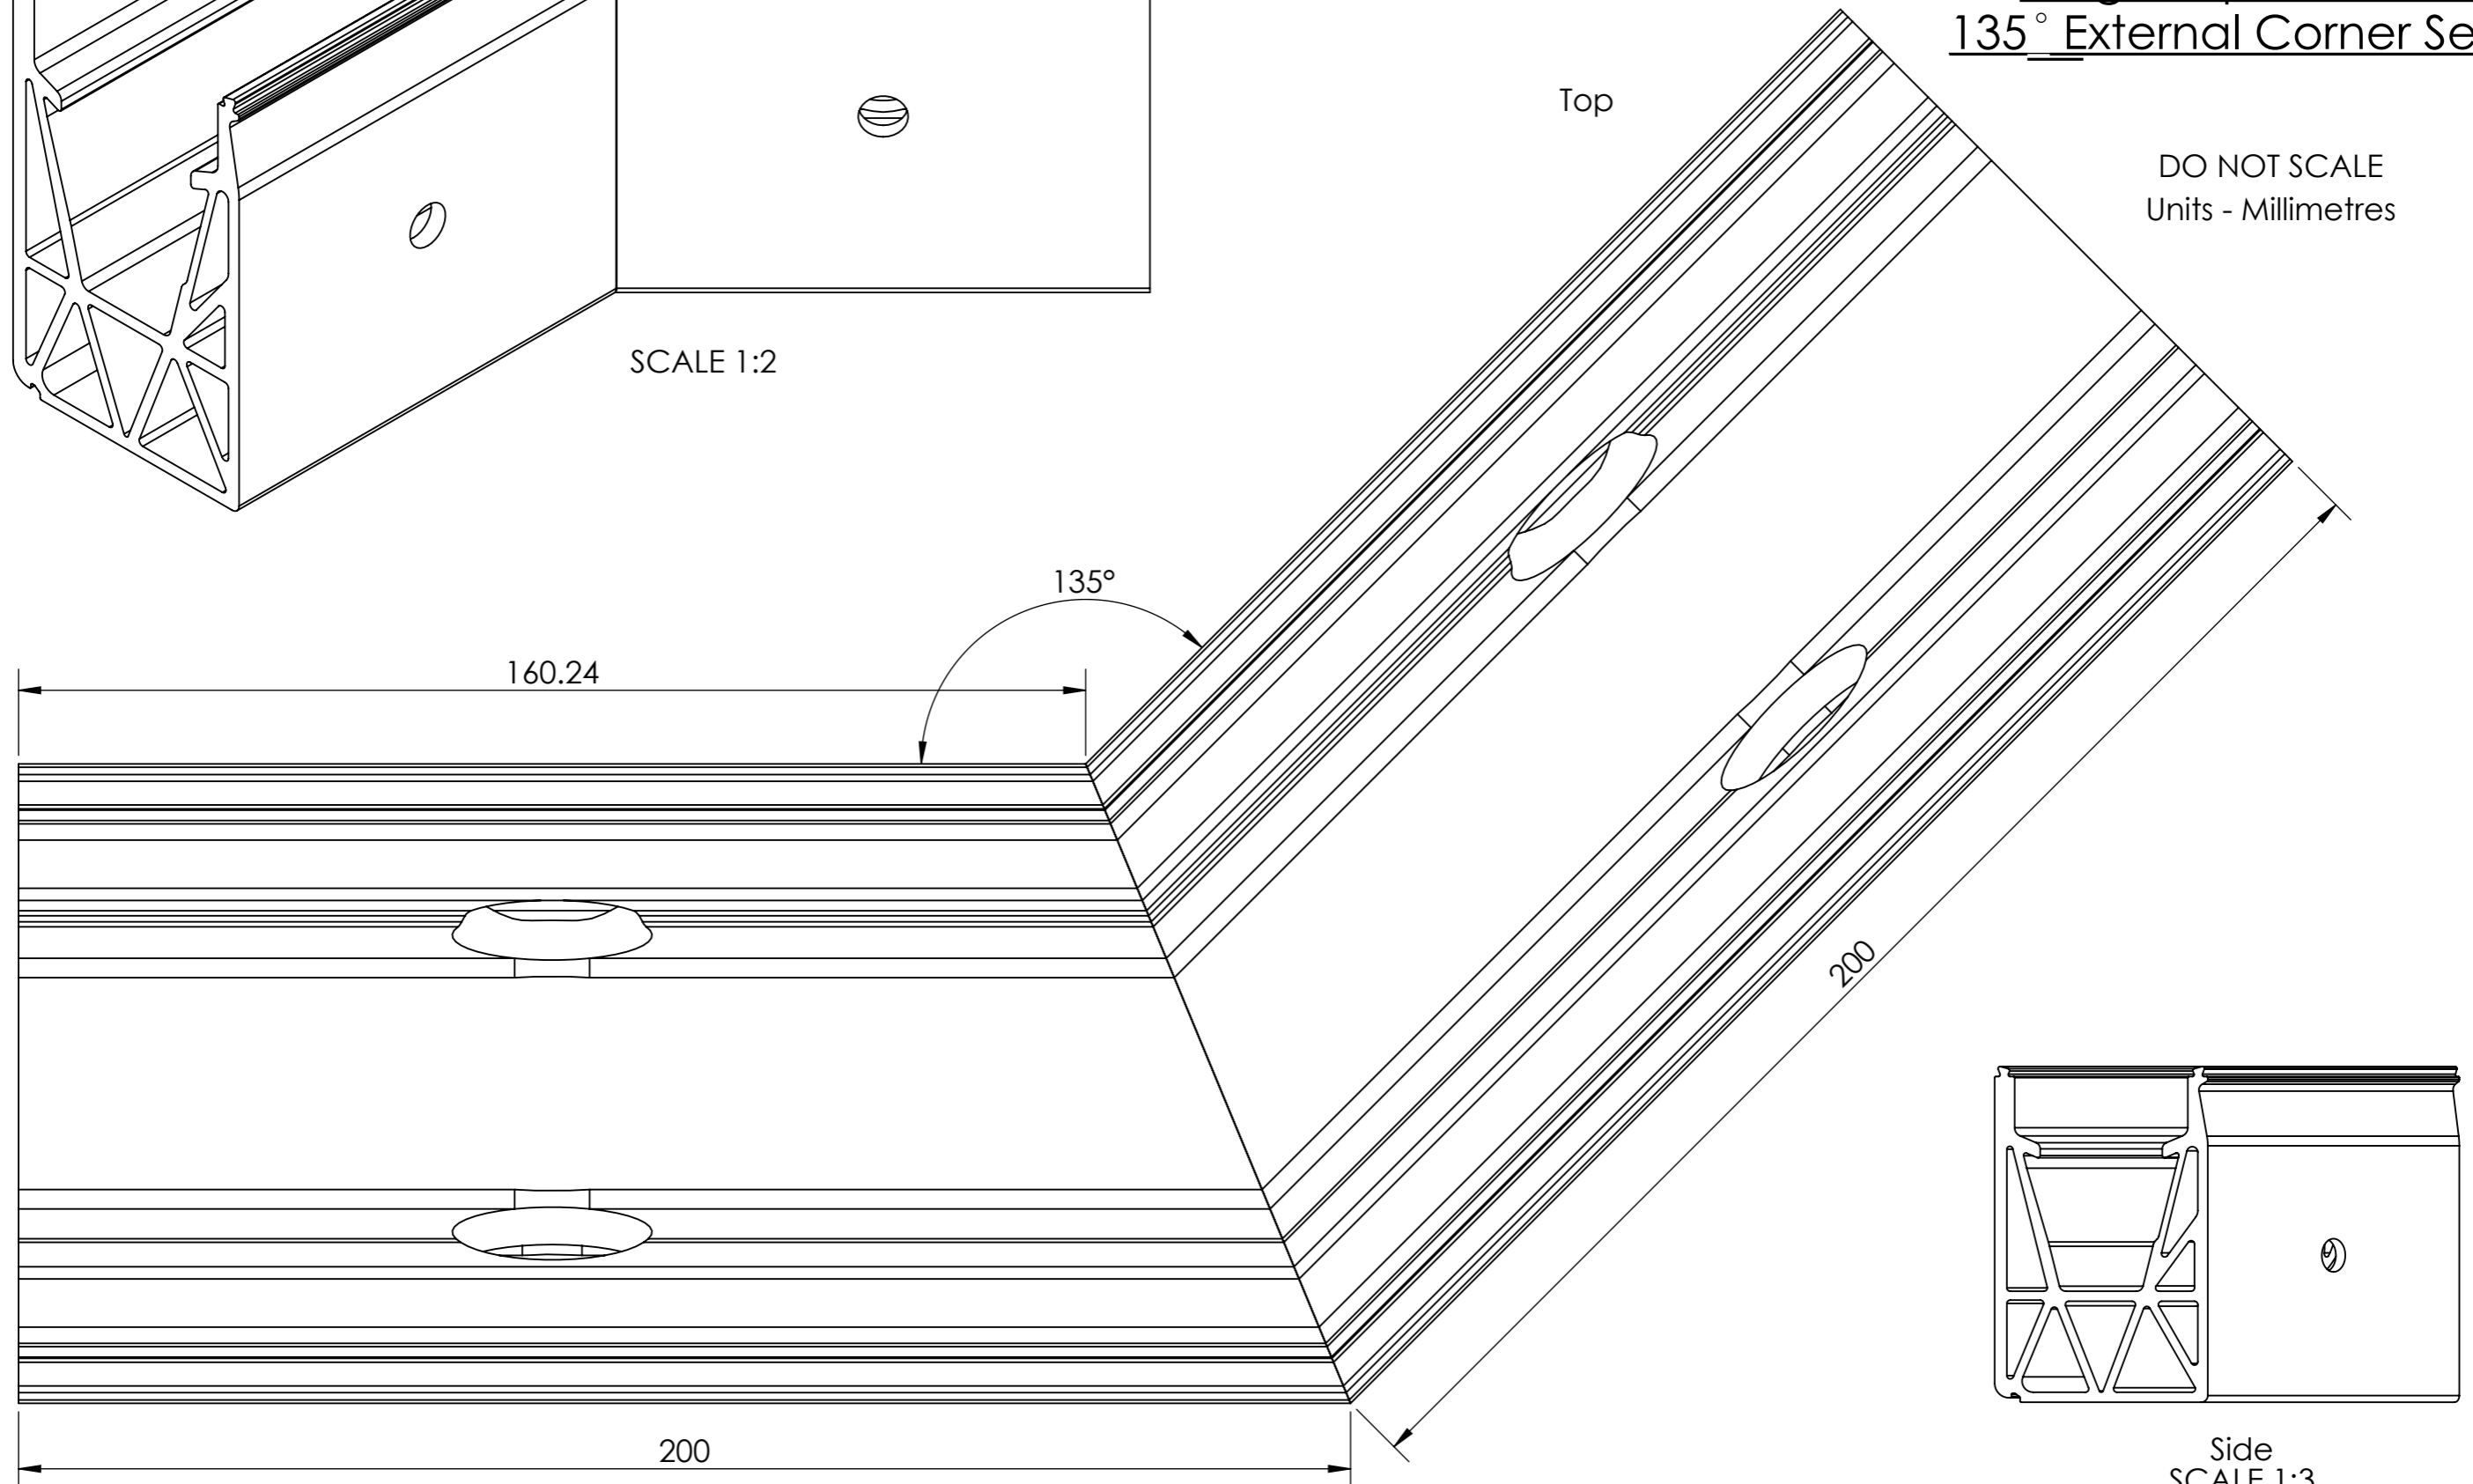

MegaGrip Side Mount 135° External Corner Section

Side
SCALE 1:3