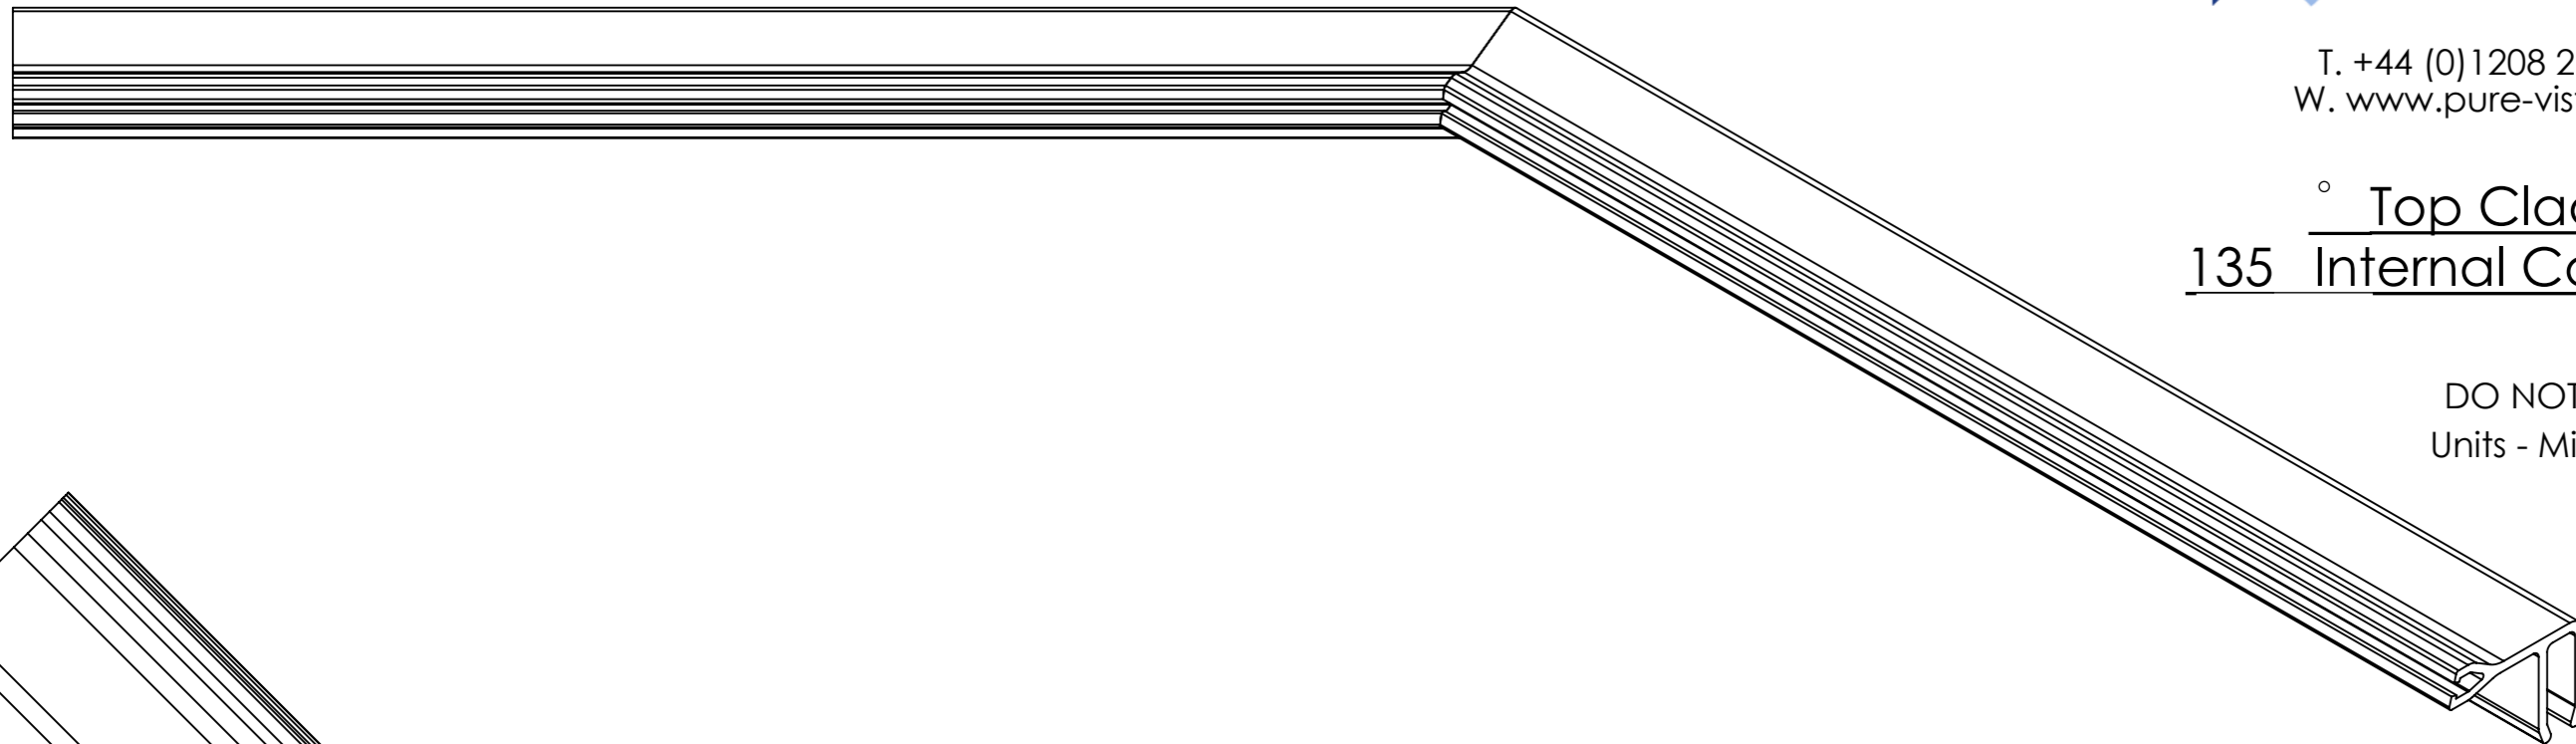

° Top Cladding
135 Internal Corner Section

DO NOT SCALE
Units - Millimetres

Side