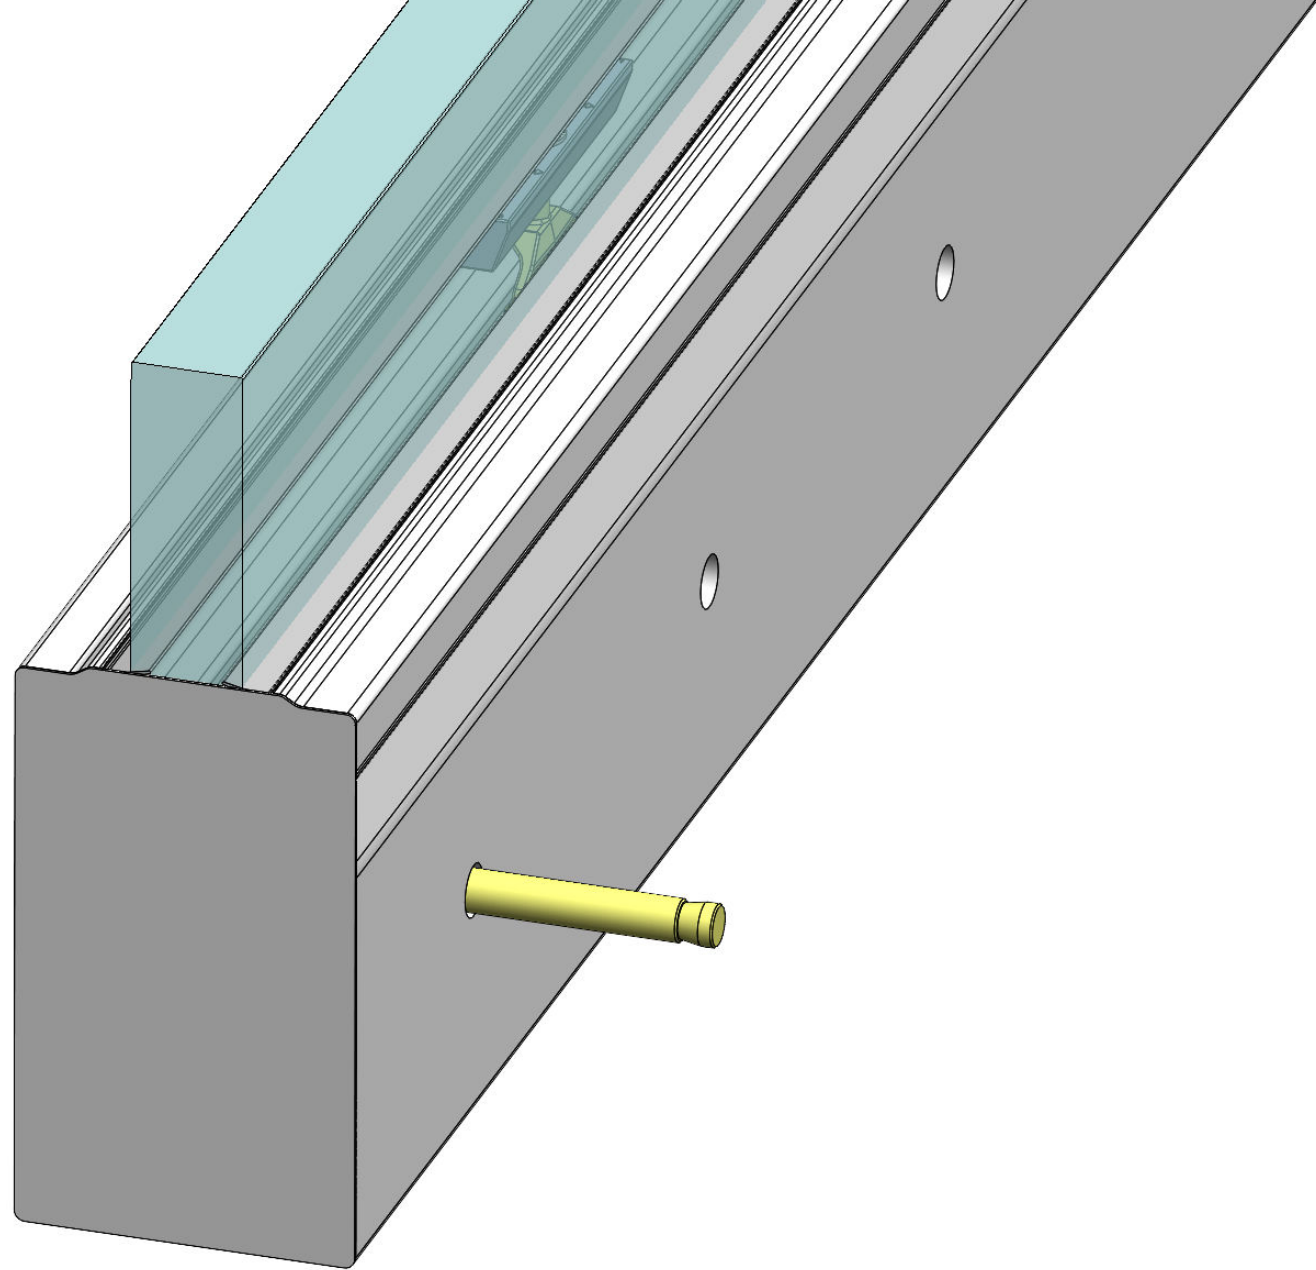

DO NOT SCALE DRAWING		REVISION
<b>Purevista</b>		
TITLE: Megagrip Side Mount Channel Square Base		
DWG NO.	27-02-20	A4
SCALE:1:1		

**Aluminium 6063-T6**  
**Finish as Directed**

FRONT VIEW  
SCALE 1:1

SIDE VIEW  
SCALE 1:4

**PureVista**  
MegaGrip Side Mounting  
Basic Dimensions  
31.5mm Glass

T. +44 (0)1208 261040  
E. sales@pure-vista.com

DO NOT SCALE  
Units - Millimetres

1 2 3 4 5 6

A  
B  
C  
D

A  
B  
C  
D

- 1. Glass 25 - 33 mm
- 2. Mega Grip - Side Mount Channel
- 3. M12 Concrete Screw
- 4. Composite Decking Board
- 5. Adjustable Pedestals

Please Note:

This design is a suggested layout. We recommend make up to be confirmed by a structural Engineer.

DO NOT SCALE DRAWING	REVISION - ORIGINAL
TITLE: Mega Grip - Side Mount - Architectural Standard Detail	
PRODUCT CODE: PGC - 010	
DATE DRAWN: 09/02/23	DRAWN BY: SB
SCALE: 1:1	

# Purevista

TITLE:  
Megagrip Side Mount Channel Square Base  
Drilling

DWG NO. 27-02-20 A4

SCALE:1:10

SECTION A-A  
SCALE 1 : 2

DO NOT SCALE DRAWING		REVISION
<b>Purevista</b>		
TITLE:	Megagrip Endplate Two Lip Seals	
DWG NO.	07-06-21	A4
SCALE:1:1		