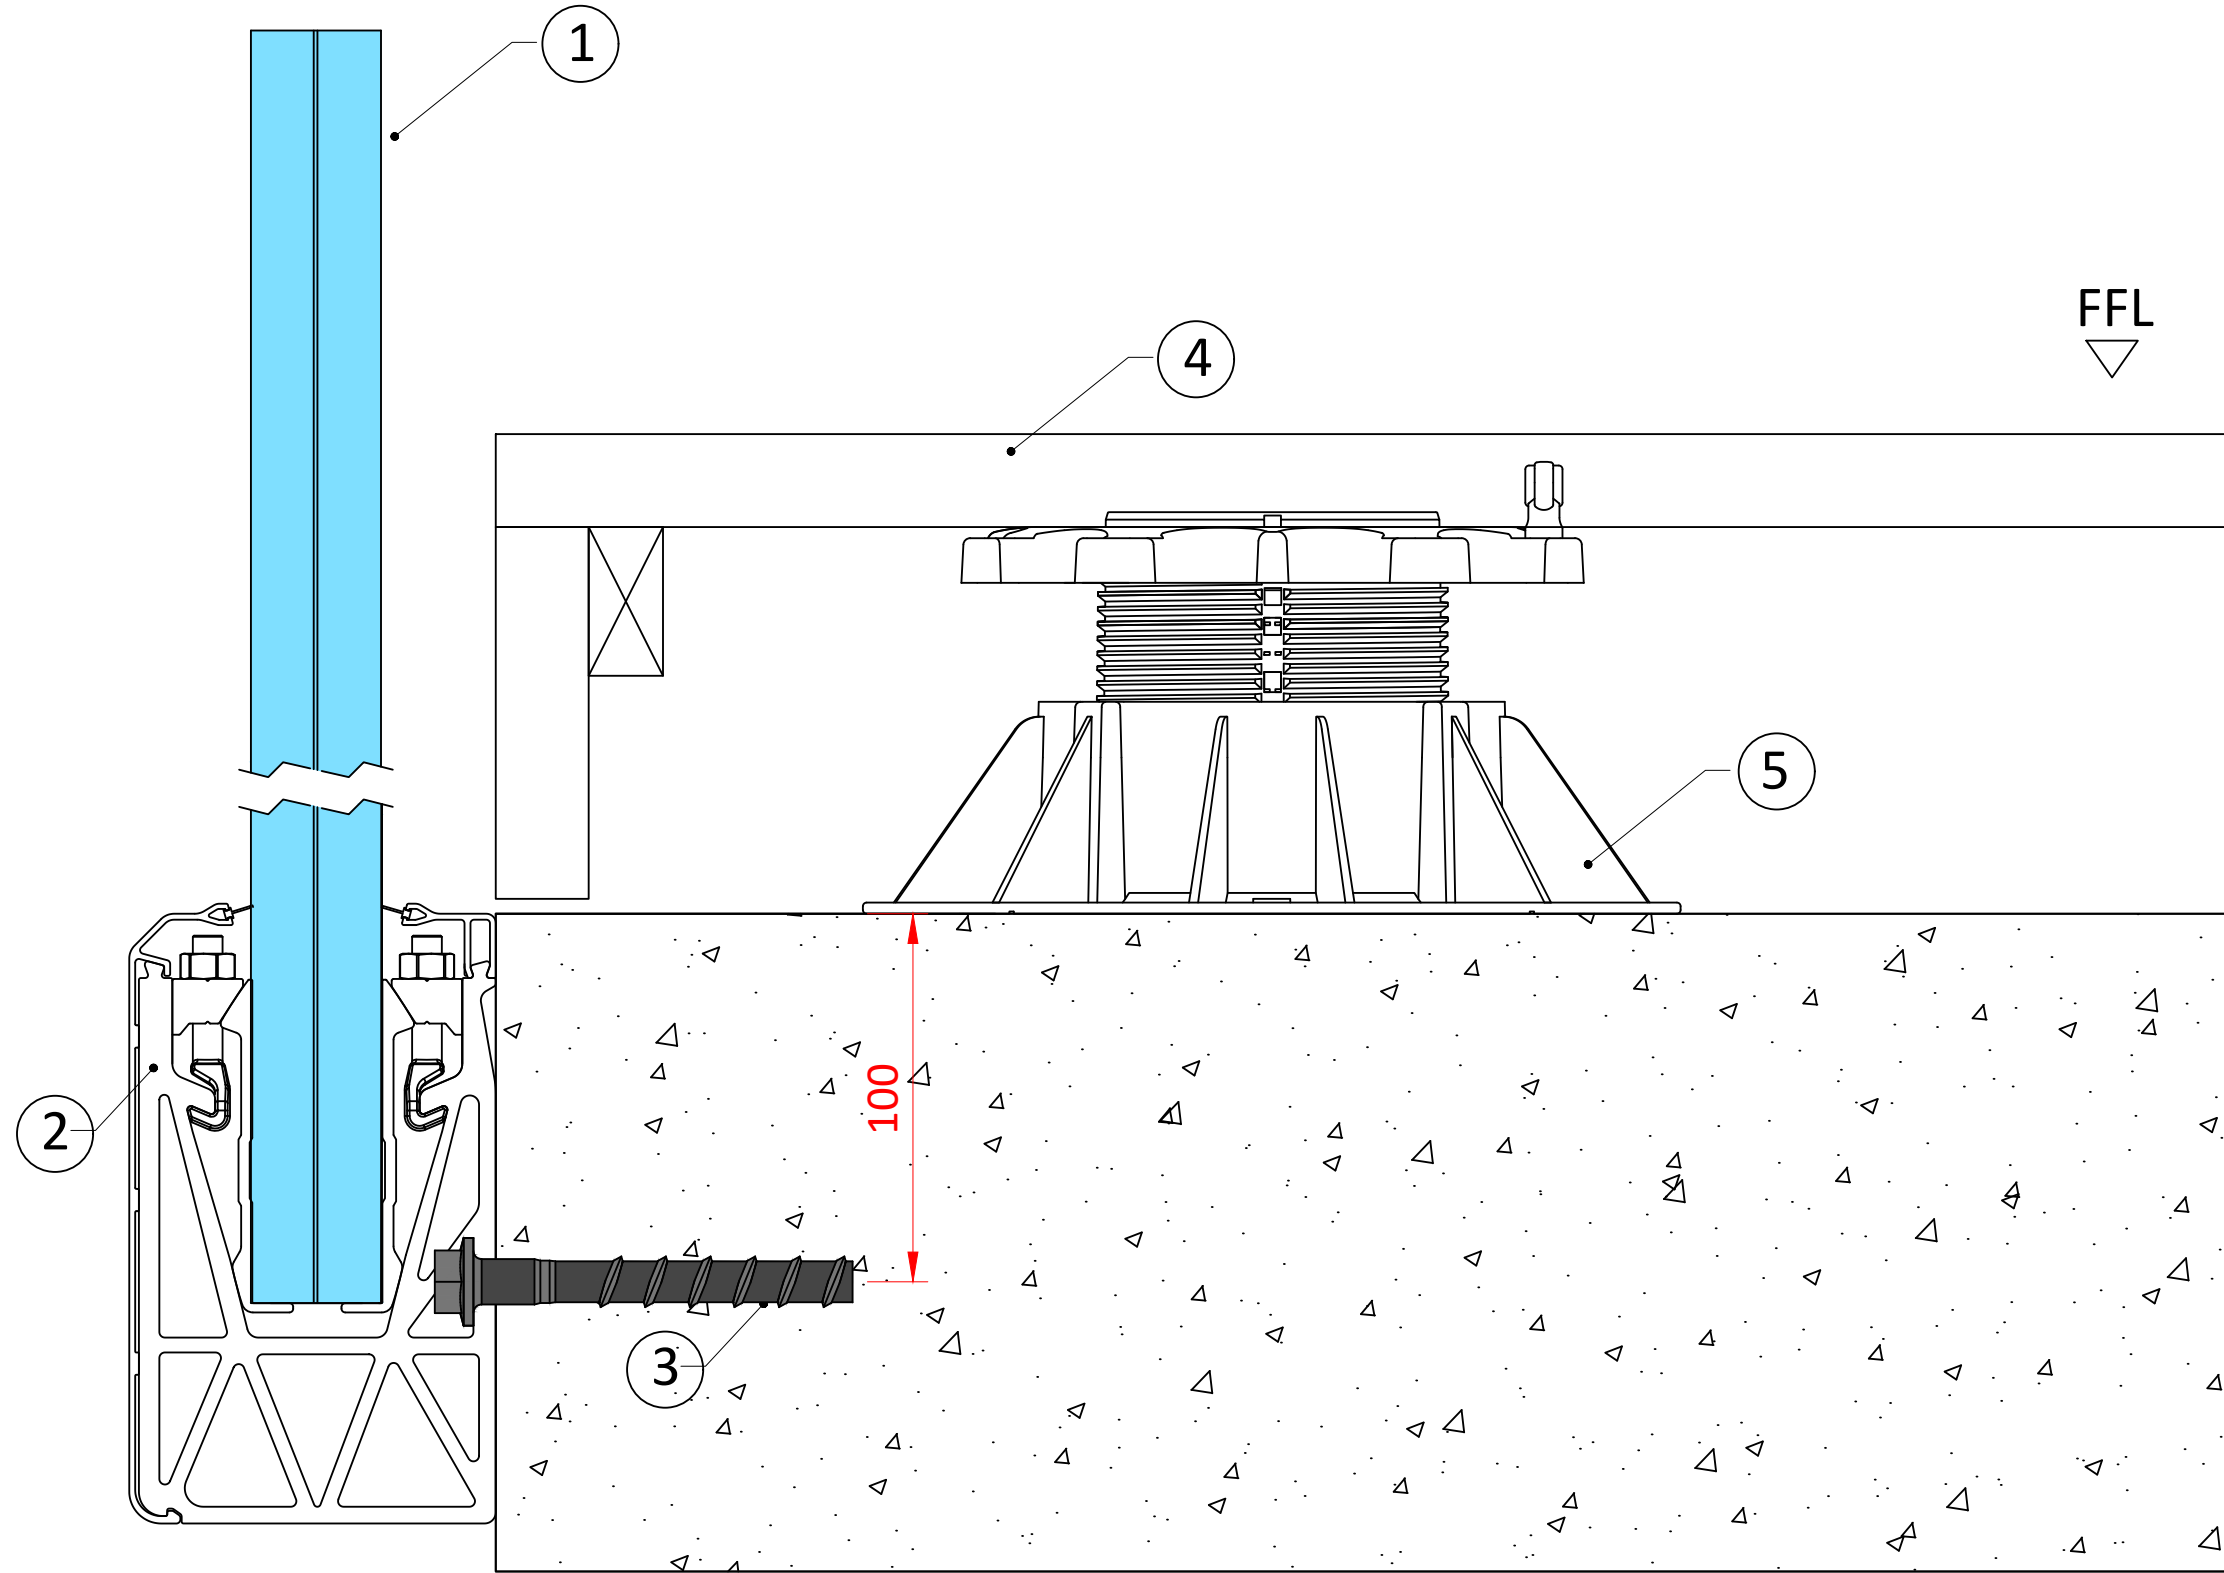

DO NOT SCALE DRAWING		REVISION
<b>Purevista</b>		
TITLE: Megagrip Side Mount Channel Square Base		
DWG NO.	27-02-20	A4
SCALE:1:1		

**Aluminium 6063-T6**  
**Finish as Directed**

FRONT VIEW  
SCALE 1:1

SIDE VIEW  
SCALE 1:4

**PureVista**  
MegaGrip Side Mounting  
Basic Dimensions  
31.5mm Glass

T. +44 (0)1208 261040  
E. sales@pure-vista.com

DO NOT SCALE  
Units - Millimetres

1 2 3 4 5 6

A  
B  
C  
D

A  
B  
C  
D

- 1. Glass 25 - 33 mm
- 2. Mega Grip - Side Mount Channel
- 3. M12 Concrete Screw
- 4. Composite Decking Board
- 5. Adjustable Pedestals

Please Note:

This design is a suggested layout. We recommend make up to be confirmed by a structural Engineer.

DO NOT SCALE DRAWING	REVISION - ORIGINAL
TITLE: Mega Grip - Side Mount - Architectural Standard Detail	
PRODUCT CODE: PGC - 010	
DATE DRAWN: 09/02/23	DRAWN BY: SB
SCALE: 1:1	