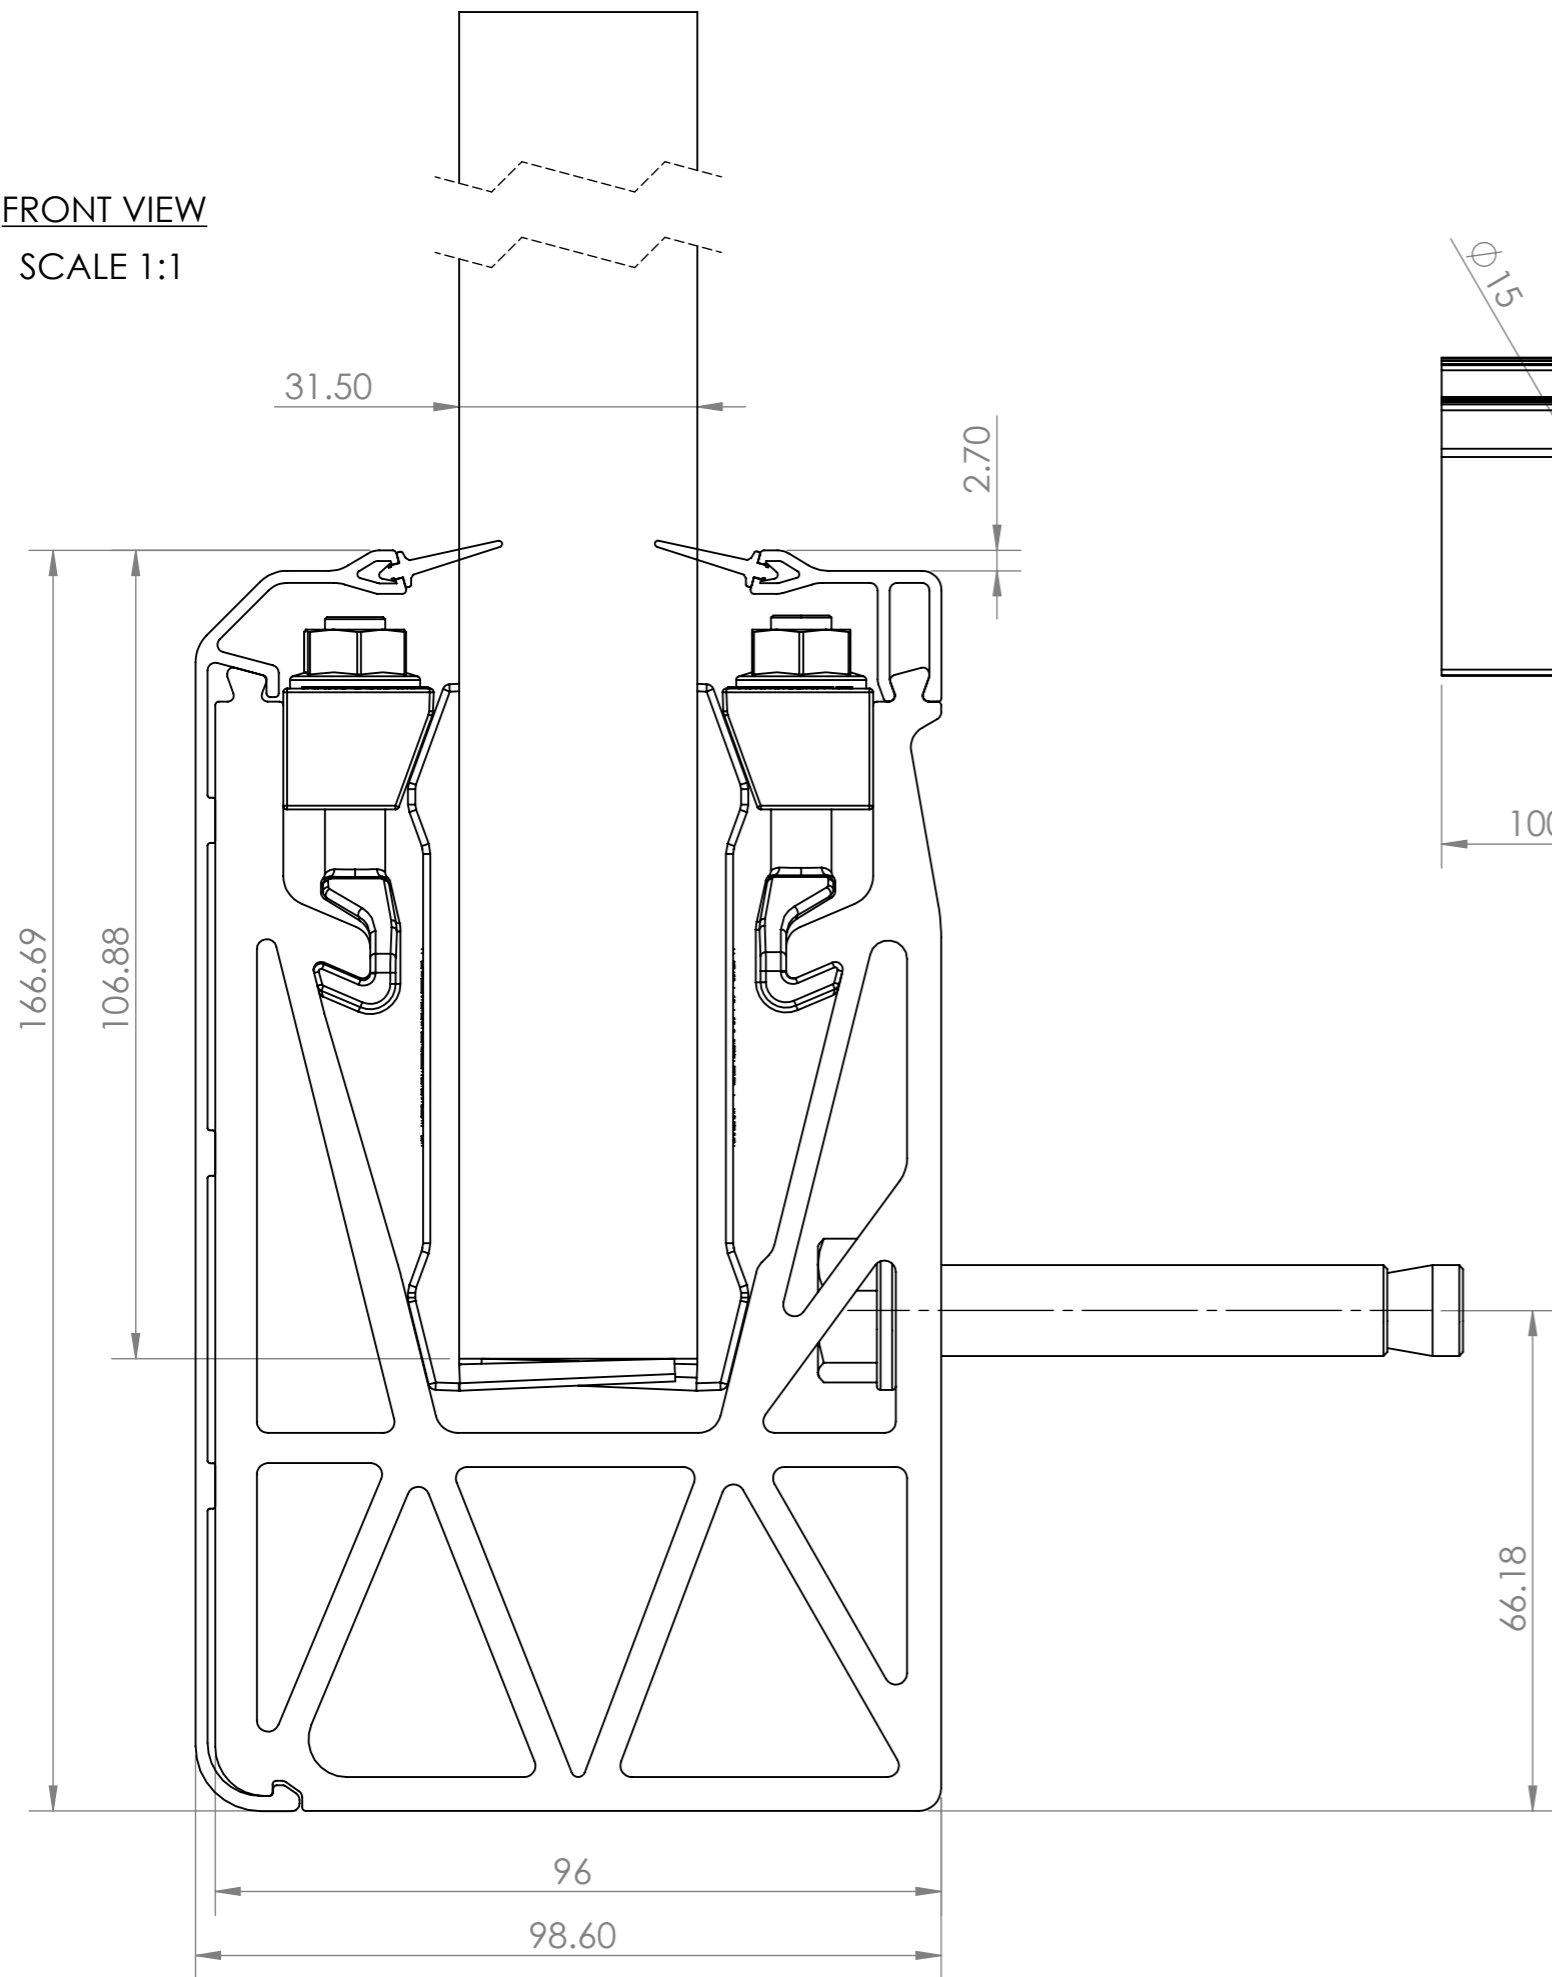

DO NOT SCALE DRAWING		REVISION
<b>Purevista</b>		
TITLE: Megagrip Side Mount Channel Square Base		
DWG NO.	27-02-20	A4
SCALE:1:1		

**Aluminium 6063-T6**  
**Finish as Directed**

FRONT VIEW  
SCALE 1:1

SIDE VIEW  
SCALE 1:4

**PureVista**  
MegaGrip Side Mounting  
Basic Dimensions  
31.5mm Glass

T. +44 (0)1208 261040  
E. sales@pure-vista.com

DO NOT SCALE  
Units - Millimetres

1 2 3 4 5 6

A  
B  
C  
D

A  
B  
C  
D

- 1. Glass 25 - 33 mm
- 2. Mega Grip - Side Mount Channel
- 3. M12 Concrete Screw
- 4. Composite Decking Board
- 5. Adjustable Pedestals

Please Note:

This design is a suggested layout. We recommend make up to be confirmed by a structural Engineer.

DO NOT SCALE DRAWING	REVISION - ORIGINAL
TITLE: Mega Grip - Side Mount - Architectural Standard Detail	
PRODUCT CODE: PGC - 010	
DATE DRAWN: 09/02/23	DRAWN BY: SB
SCALE: 1:1	

# Purevista

TITLE:  
Megagrip Side Mount Channel Square Base  
Drilling

DWG NO. 27-02-20 A4

SCALE:1:10

SECTION A-A  
SCALE 1 : 2

DO NOT SCALE DRAWING		REVISION
<b>Purevista</b>		
TITLE:	Megagrip Endplate Two Lip Seals	
DWG NO.	07-06-21	A4
SCALE:1:1		