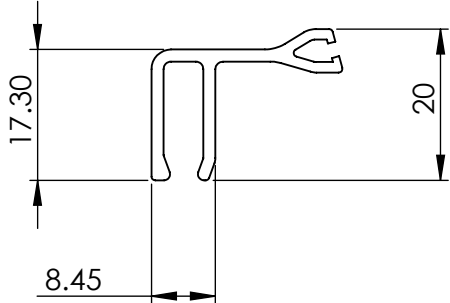

DO NOT SCALE DRAWING		REVISION
<b>Purevista</b>		
TITLE: Megagrip Side Mount Channel Square Base		
DWG NO.	27-02-20	A4
SCALE:1:1		

**Aluminium 6063-T6**  
**Finish as Directed**

FRONT VIEW  
SCALE 1:1

SIDE VIEW  
SCALE 1:4

**PureVista**  
MegaGrip Side Mounting  
Basic Dimensions  
31.5mm Glass

T. +44 (0)1208 261040  
E. sales@pure-vista.com

DO NOT SCALE  
Units - Millimetres

1 2 3 4 5 6

A  
B  
C  
D

A  
B  
C  
D

- 1. Glass 25 - 33 mm
- 2. Mega Grip - Side Mount Channel
- 3. M12 Concrete Screw
- 4. Composite Decking Board
- 5. Adjustable Pedestals

Please Note:

This design is a suggested layout. We recommend make up to be confirmed by a structural Engineer.

DO NOT SCALE DRAWING	REVISION - ORIGINAL
TITLE: Mega Grip - Side Mount - Architectural Standard Detail	
PRODUCT CODE: PGC - 010	
DATE DRAWN: 09/02/23	DRAWN BY: SB
SCALE: 1:1	

# Purevista

TITLE:  
Megagrip Side Mount Channel Square Base  
Drilling

DWG NO. 27-02-20 A4

SCALE:1:10

SECTION A-A  
SCALE 1 : 2

DO NOT SCALE DRAWING		REVISION
<b>Purevista</b>		
TITLE:	Megagrip Endplate Two Lip Seals	
DWG NO.	07-06-21	A4
SCALE:1:1		