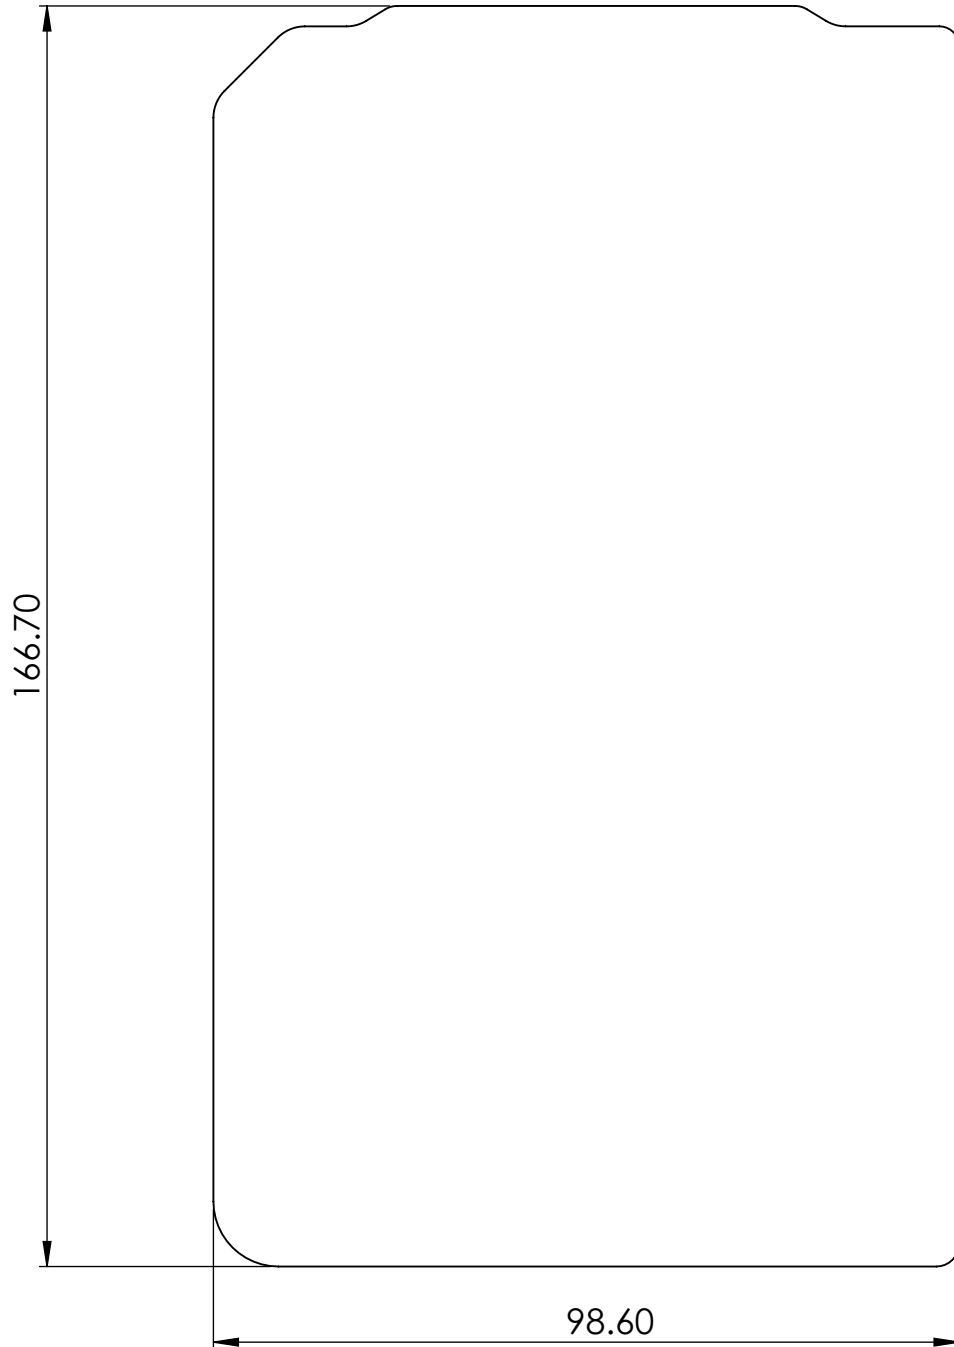

DO NOT SCALE DRAWING		REVISION
Purevista		
TITLE:	Megagrip Endcap Side Mount Side cladding + Lip Seal	
DWG NO.	07-06-21	A4
SCALE:1:1		

**20 Gauge (0.9mm)
Brushed Stainless steel**